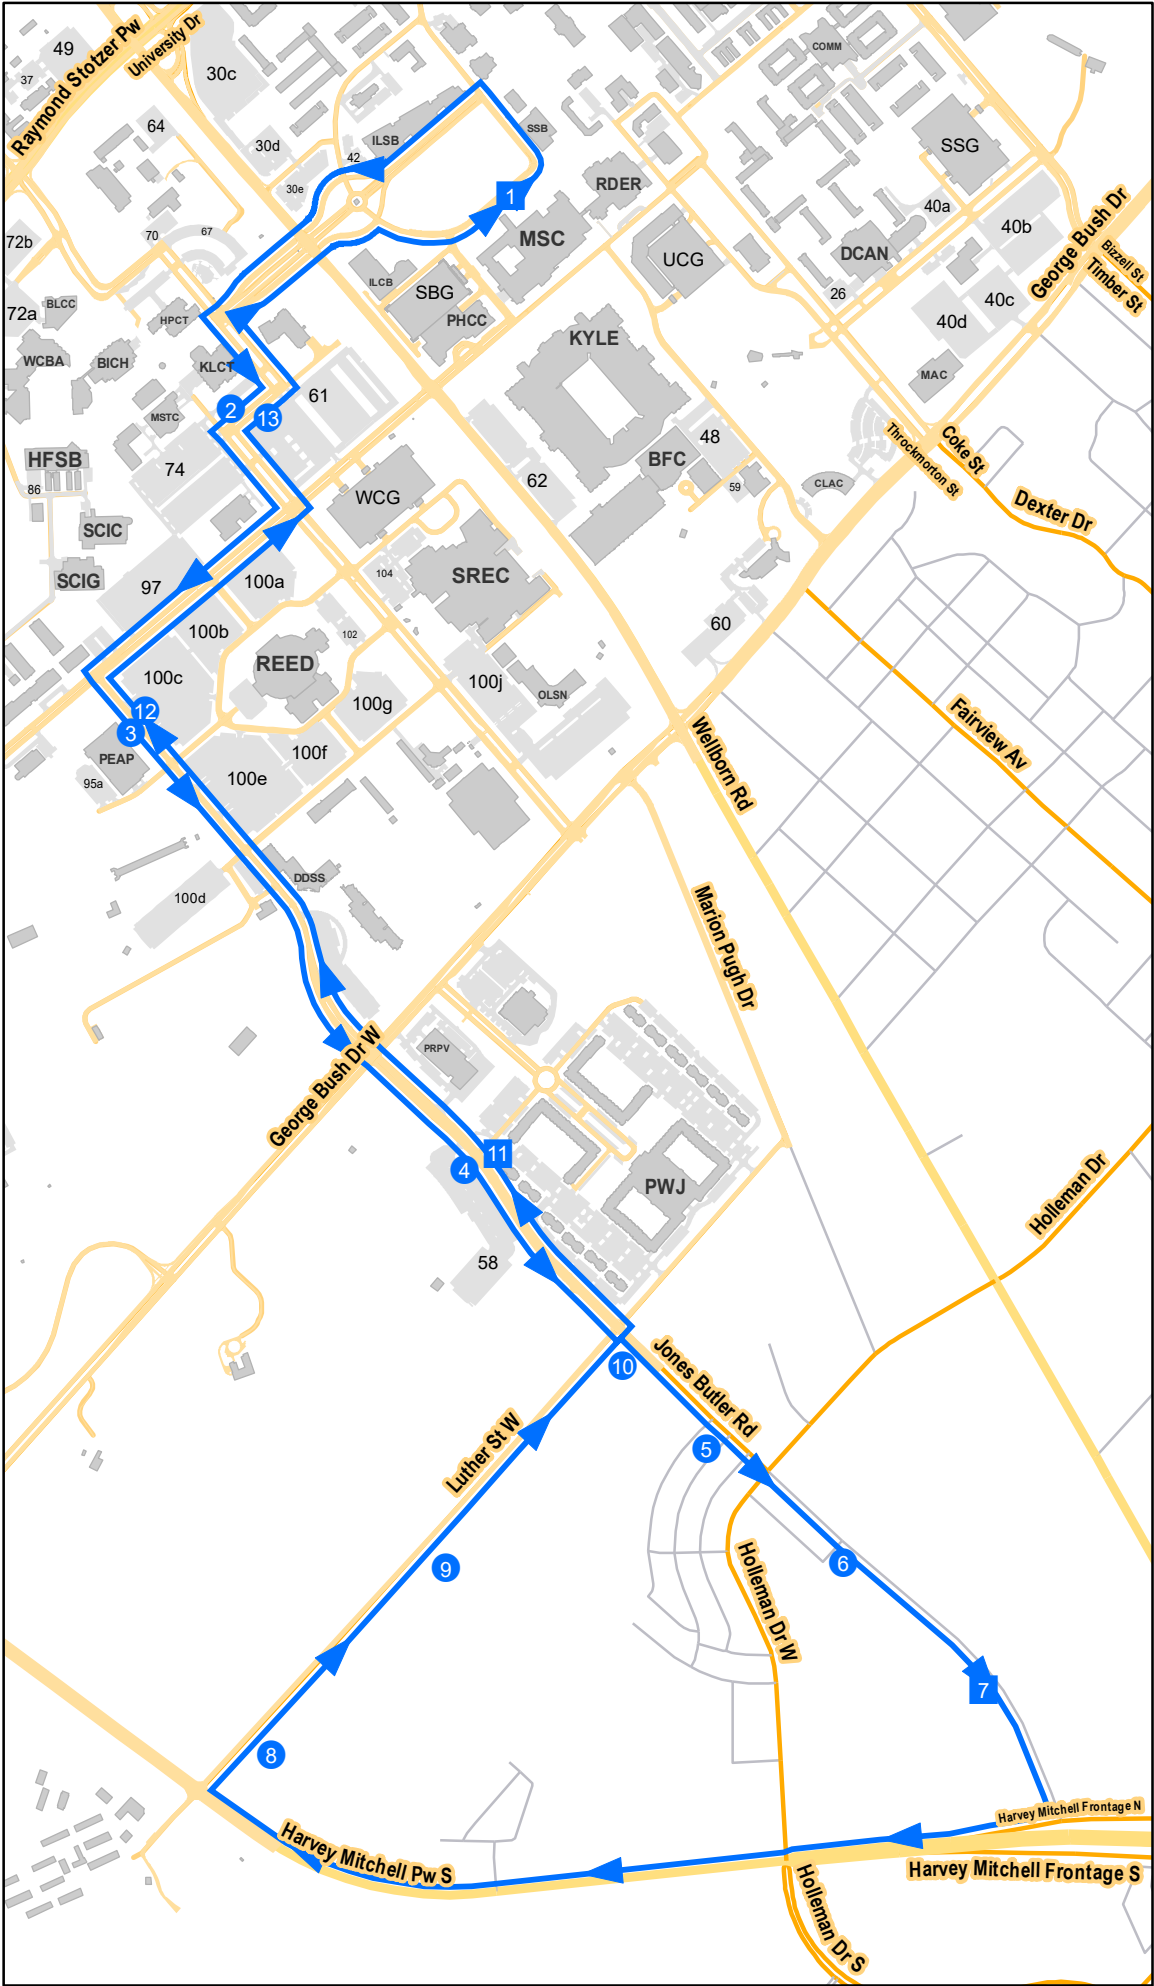

Route 35

1. MSC
2. Kleberg - Outbound
3. Physical Education - Outbound
4. Penberthy @ Park West - Out
5. Jones-Butler @ Woodsman - Out
6. Jones-Butler @ Gridiron
7. Jones-Butler @ Harvey Mitchell
8. Luther @ Harvey Mitchell
9. Luther
10. Luther @ Jones-Butler
11. Penberthy @ Park West - In
12. Physical Education - Inbound
13. Kleberg - Inbound

● Regular Bus Stops
 ■ Bus Stops with specific leave times