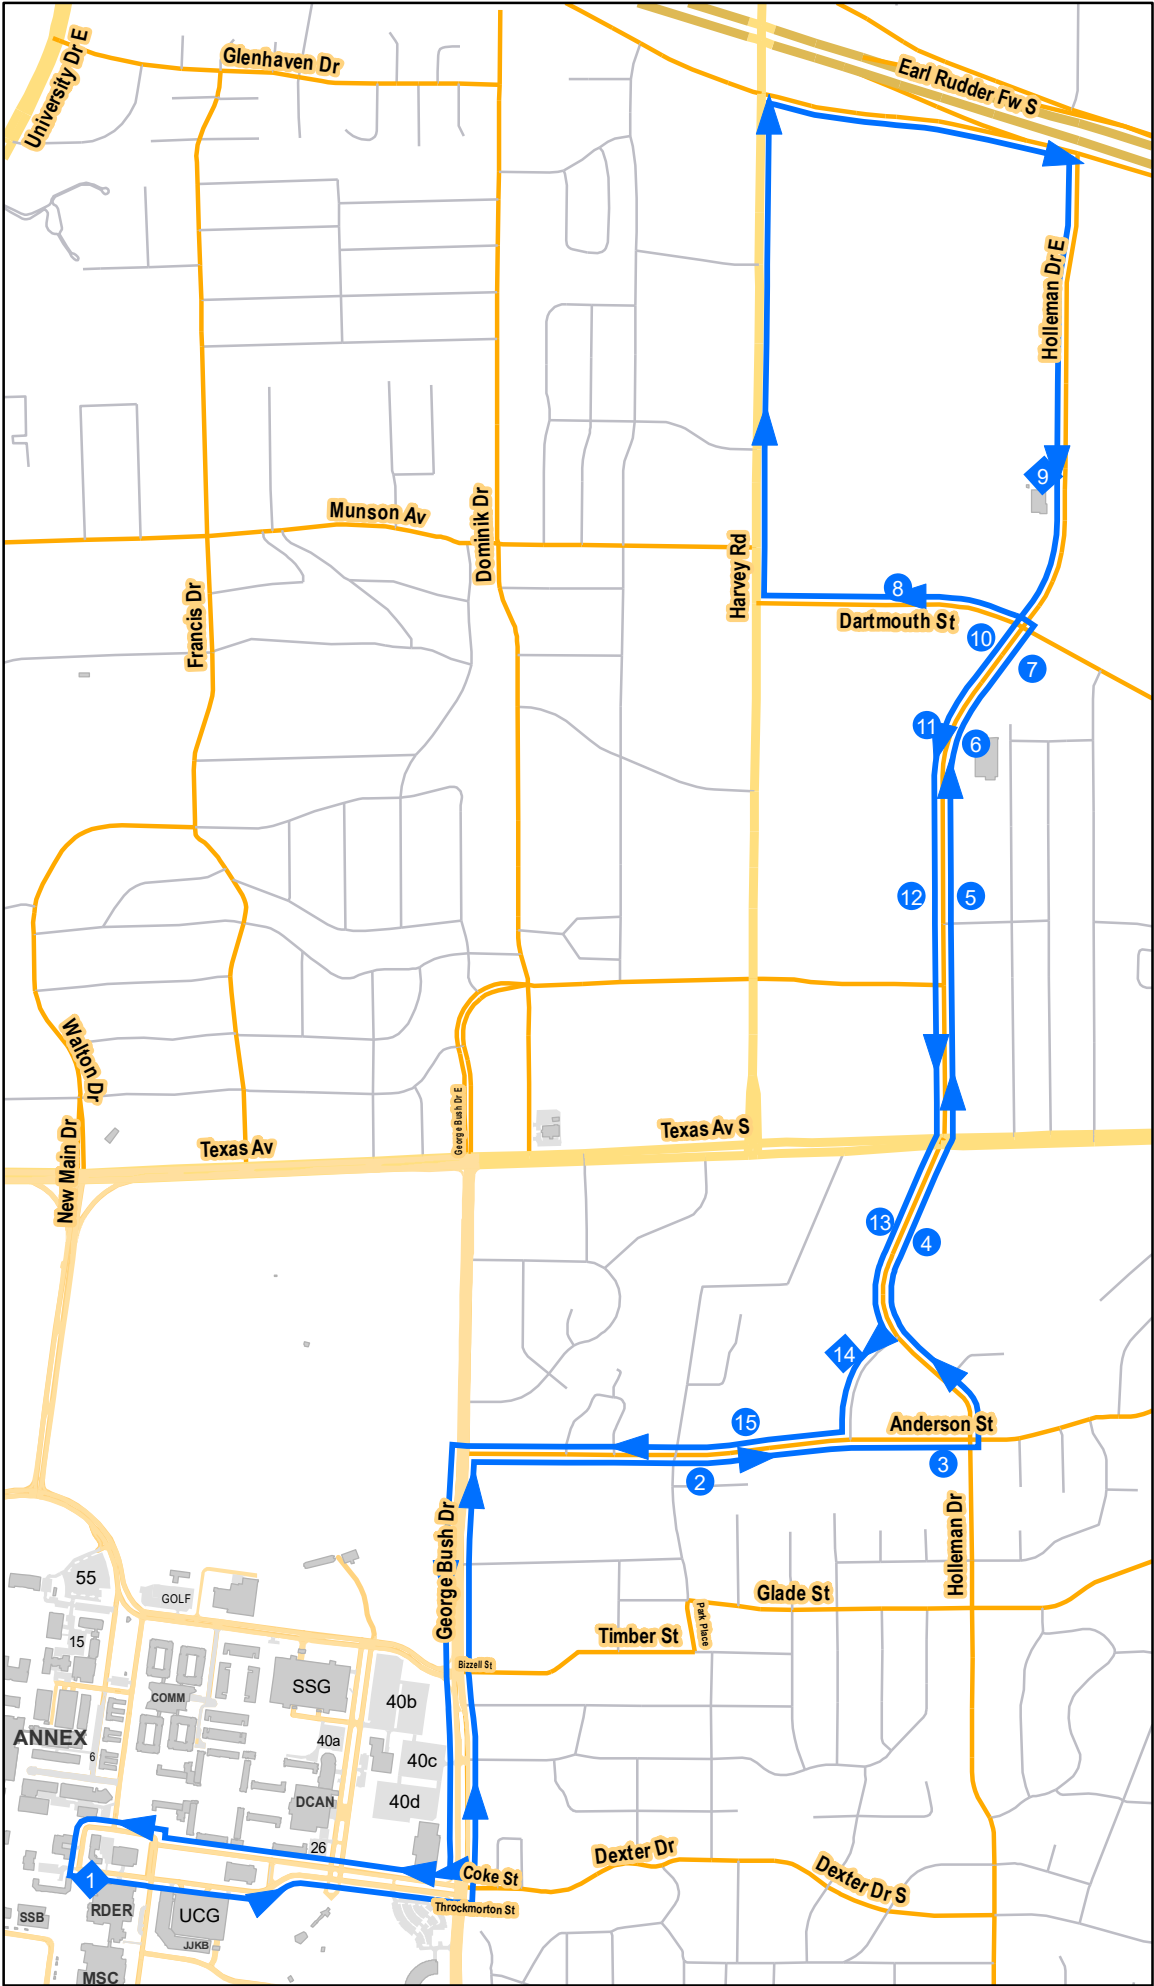

Route 27

1. Trigon
2. Anderson @ Pk Place - South
3. Anderson Park
4. HEB - Outbound
5. Holleman @ Lassie Ln - Out
6. Holleman @ Spirit Ice - Out
7. Holleman @ Dartmouth - Out
8. Dartmouth
9. Holleman @ Wolf Pen Creek
10. Holleman @ Dartmouth - In
11. Holleman @ Spirit Ice - In
12. Holleman @ Lassie Ln - In
13. HEB - Inbound
14. Village Street
15. Anderson @ Pk Place - North

● Regular Bus Stops ■ Bus Stops with specific leave times