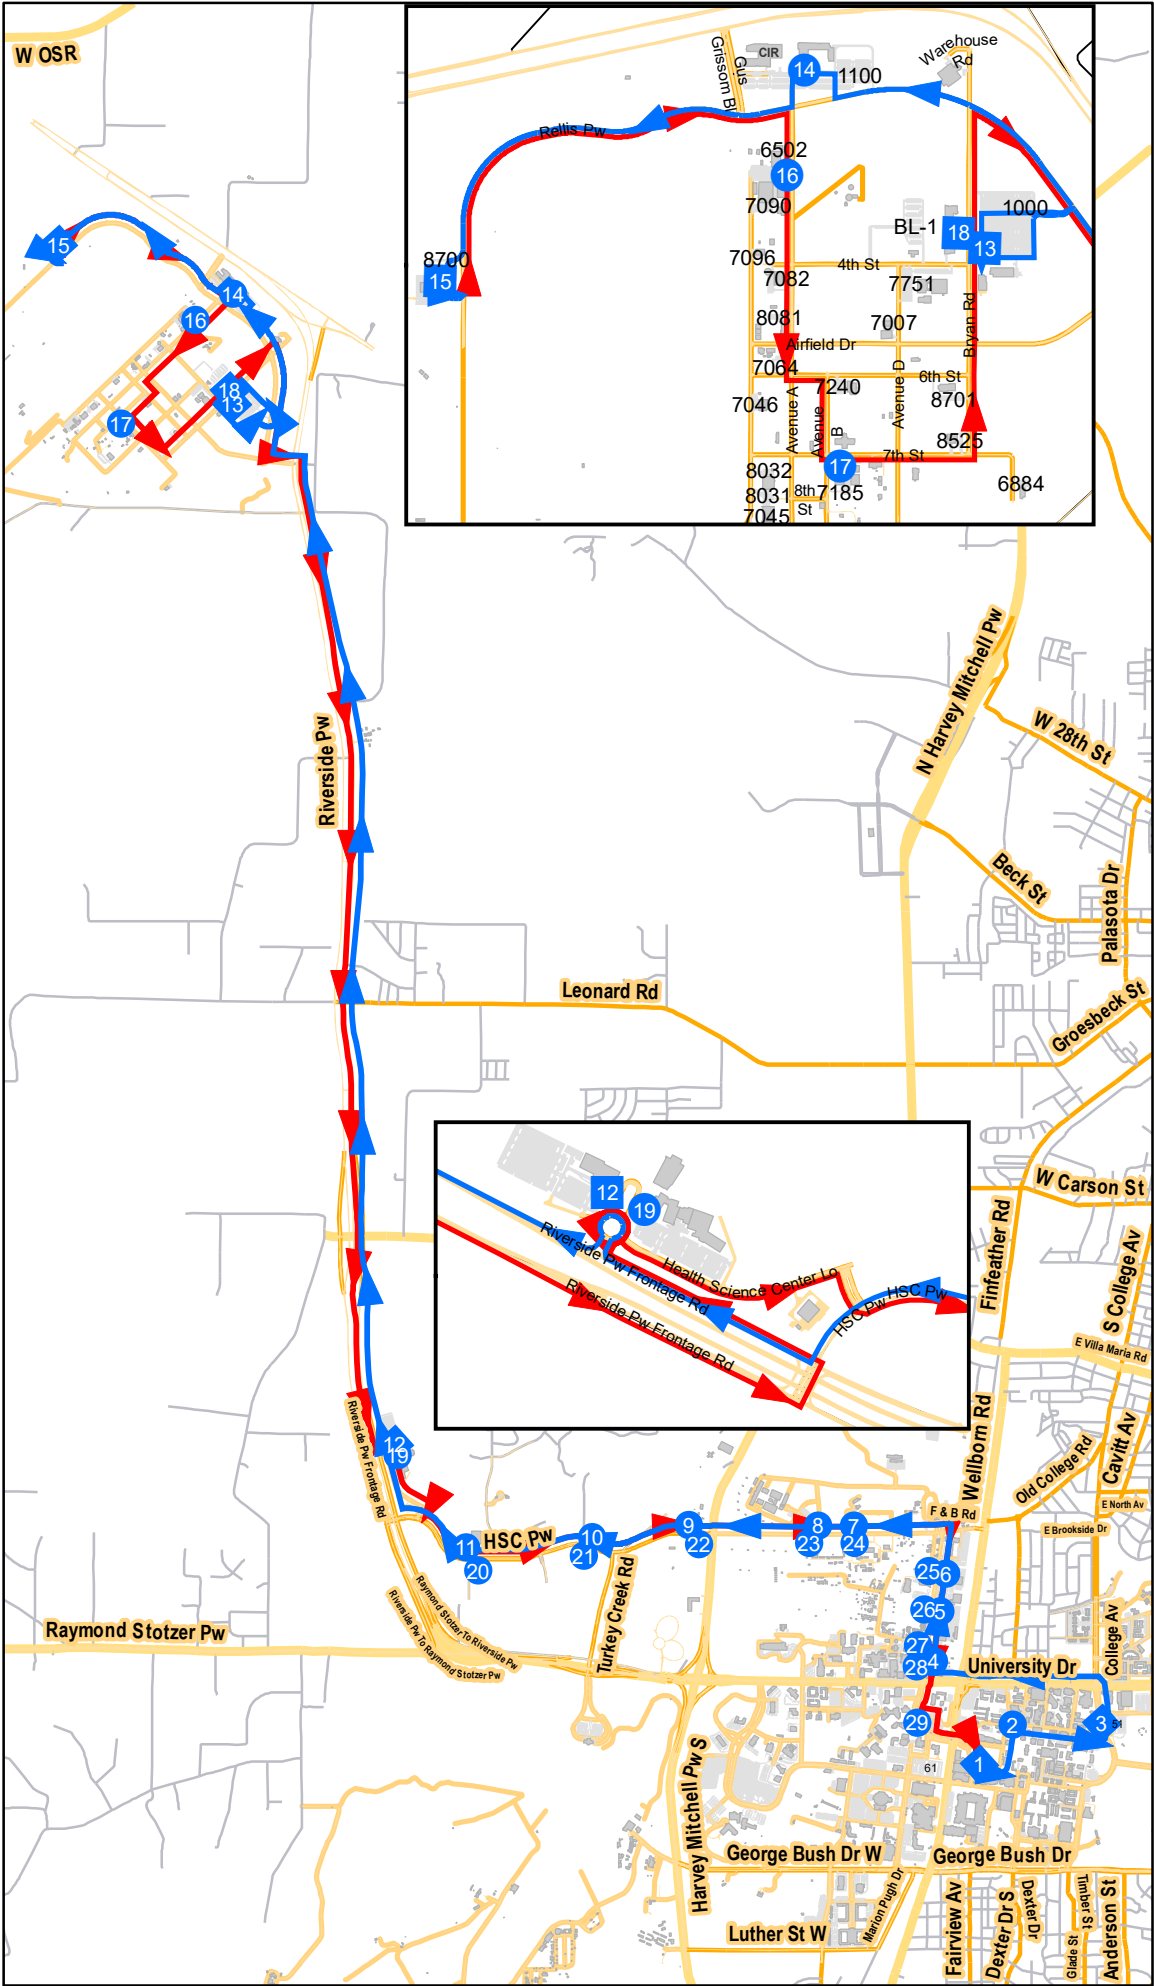

Route NW47/48

- 1. MSC
- 2. Fish Pond
- 3. Wisenbaker - East
- 4. Vet School - Outbound
- 5. Transit - Outbound
- 6. Facilities Services - Outbound
- 7. Turf Lab - Outbound
- 8. Equine Center - Outbound
- 9. Parson's Mounted Cav - Out
- 10. Atlas Pear Dr - Outbound
- 11. Biomedical Way - Outbound
- 12. Health Science Center
- 13. Blinn - RELLIS
- 14. CIR/TTI
- 15. RIC
- 16. Energy System Lab
- 17. Workforce Education Complex
- 18. Blinn - RELLIS
- 19. Health Science Center
- 20. Biomedical Way - Inbound
- 21. Atlas Pear Dr - Inbound
- 22. Parson's Mounted Cav - In
- 23. Equine Center - Inbound
- 24. Turf Lab - Inbound
- 25. Facilities Services - Inbound
- 26. Transit - Inbound
- 27. Lot 71
- 28. Vet School - Inbound
- 29. Wehner - Inbound

● Regular Bus Stops      ■ Bus Stops with specific leave times