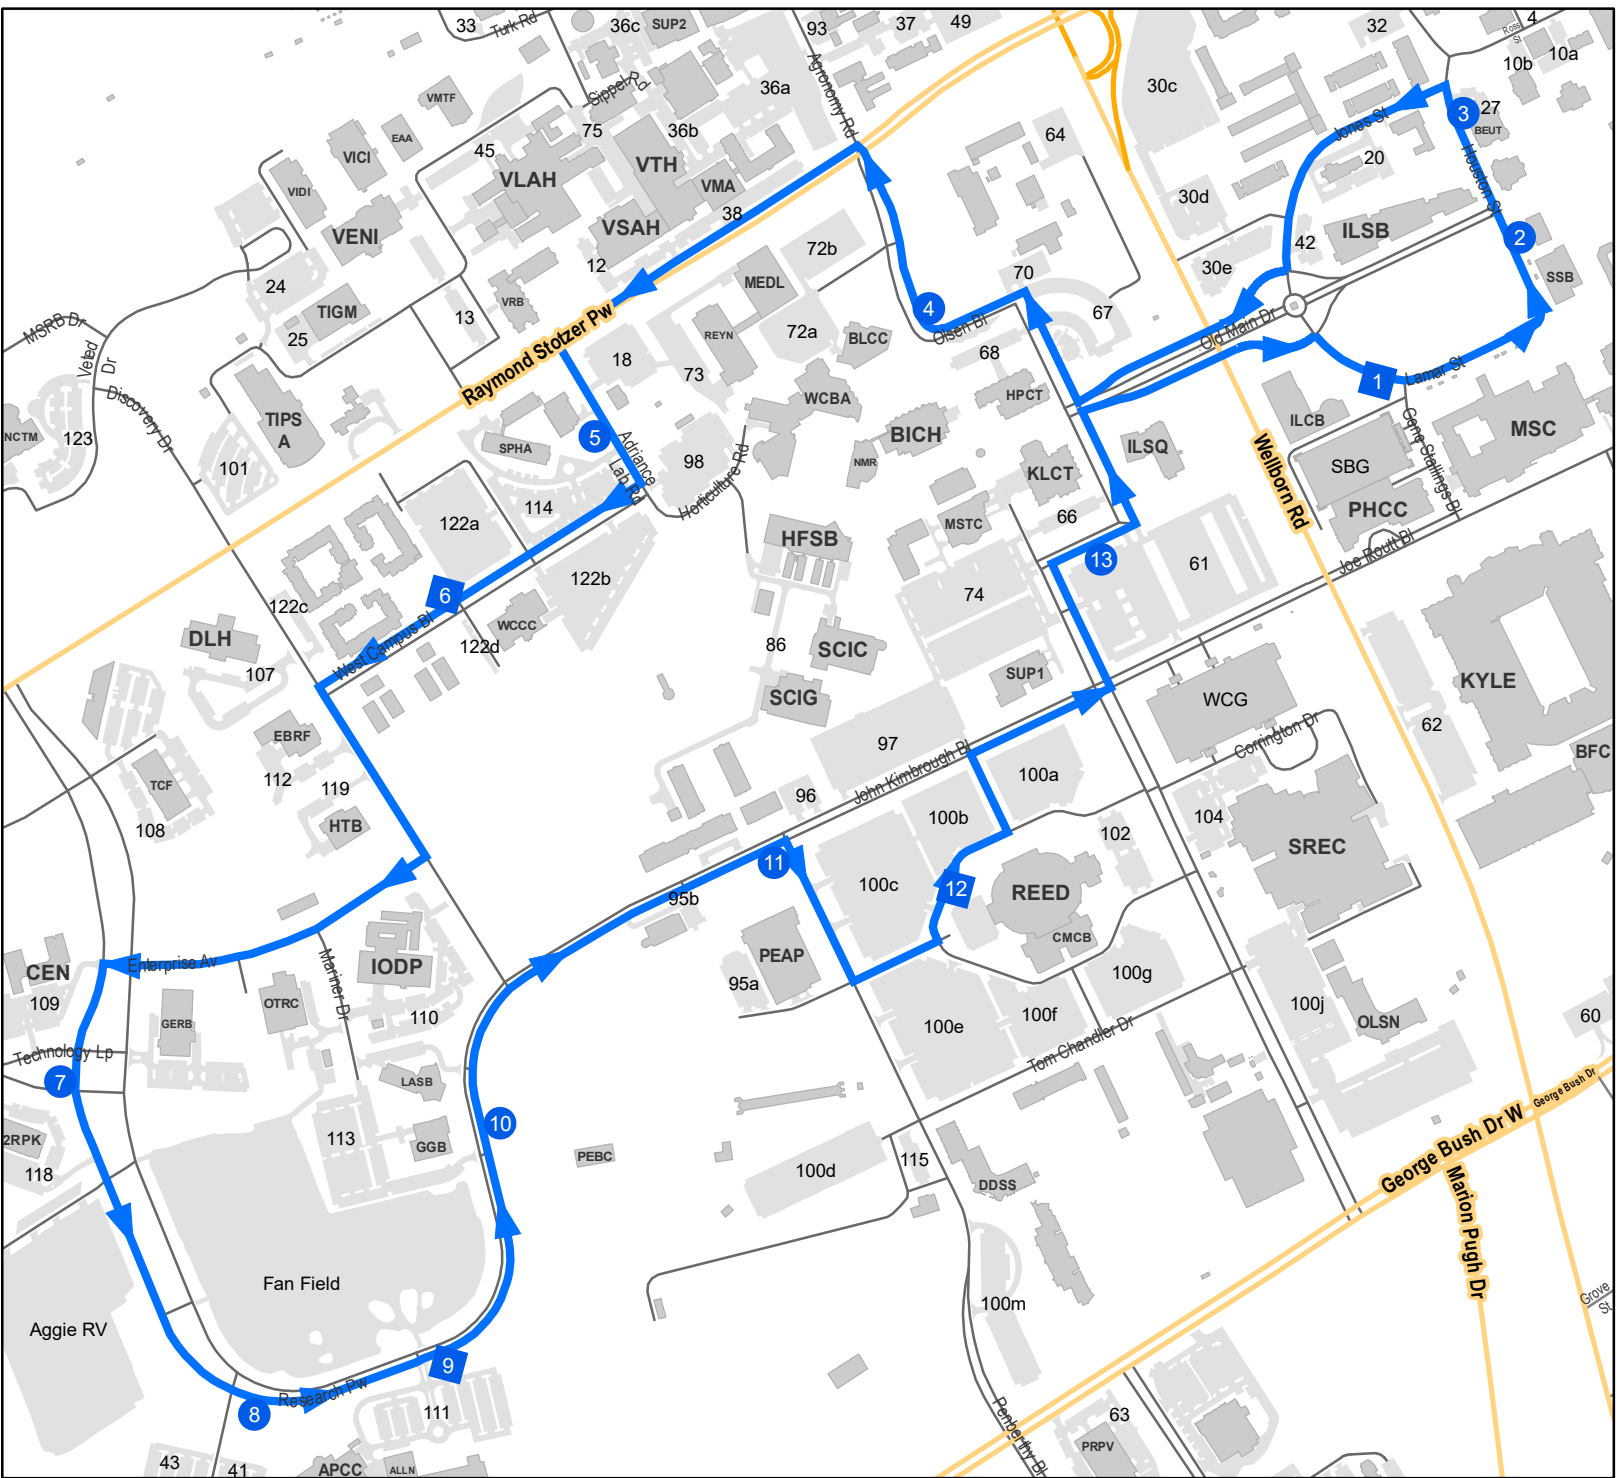

Route N0305

- 1. MSC - ILCB
- 2. MSC
- 3. Beutel
- 4. Wehner - Outbound
- 5. School of Public Health - Out
- 6. White Creek 1
- 7. Technology Loop
- 8. Lot 41/43
- 9. Bush School - Inbound
- 10. GGB - Inbound
- 11. Ag Building - Inbound
- 12. Reed Arena
- 13. Kleberg - Inbound

● Regular Bus Stops ■ Bus Stops with specific leave times

TEXAS A&M UNIVERSITY
Transportation Services
6/2/2023