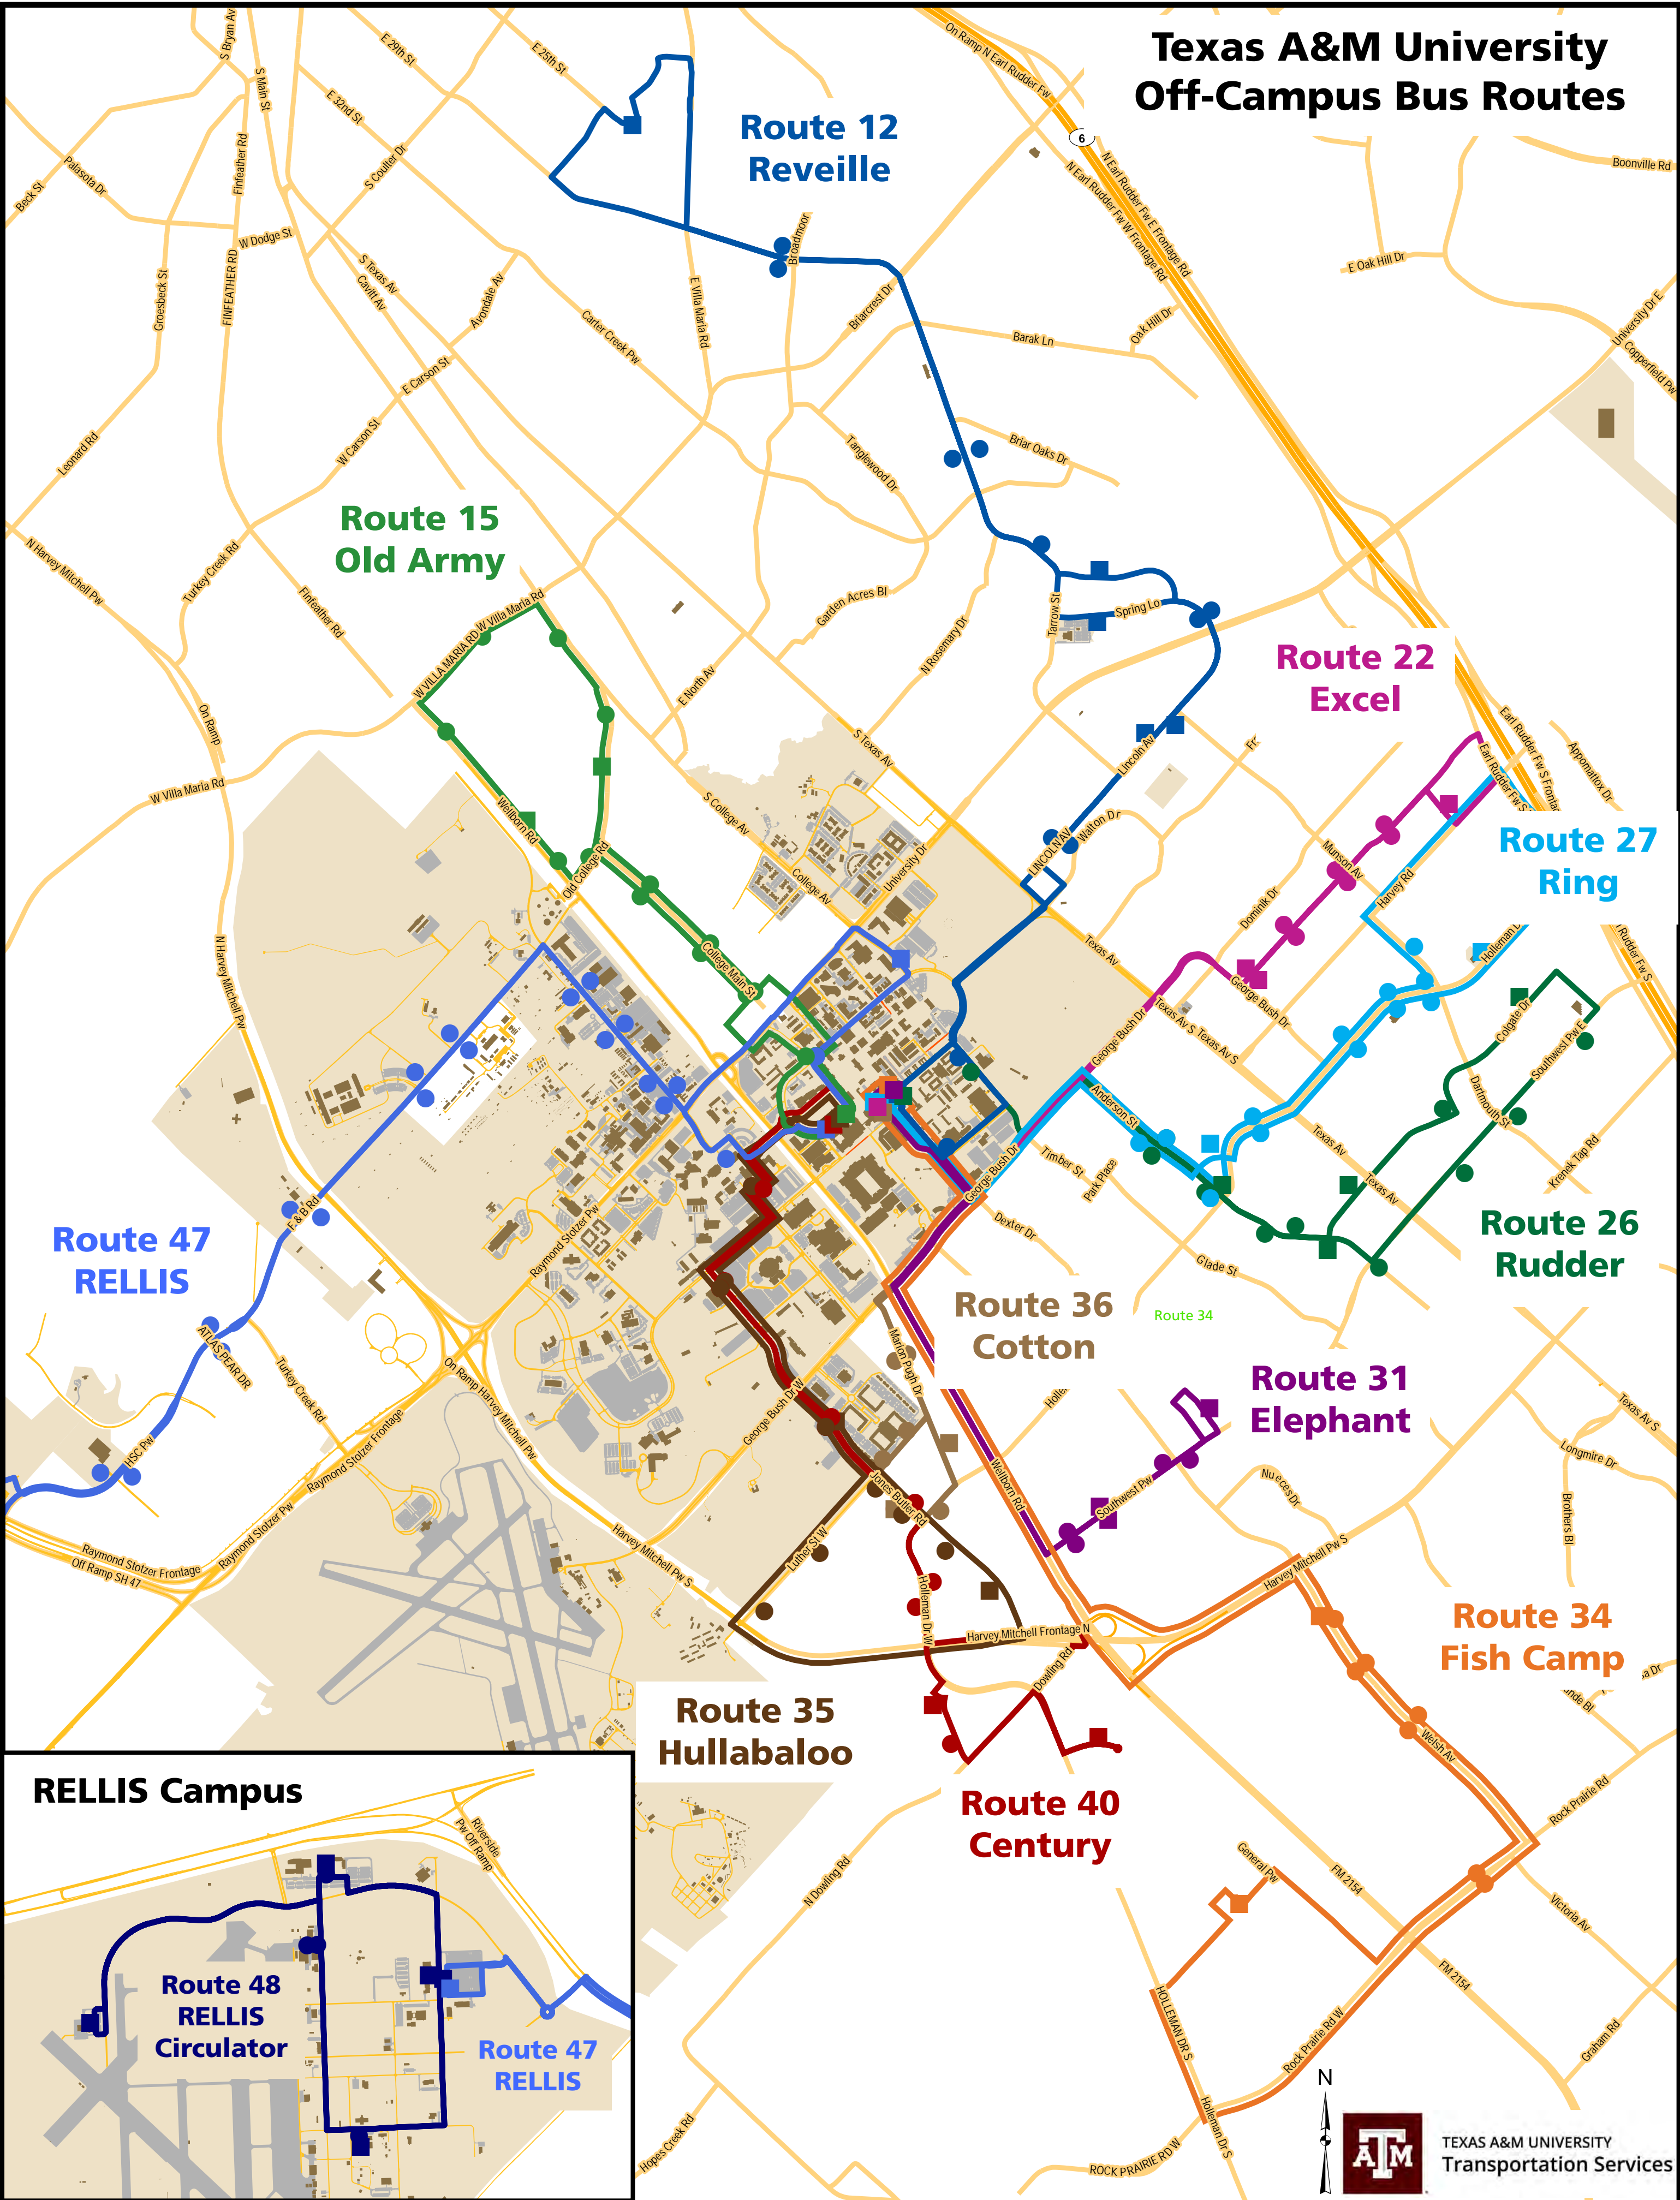

Texas A&M University Off-Campus Bus Routes

**Route 12
Reveille**

**Route 15
Old Army**

**Route 22
Excel**

**Route 27
Ring**

**Route 26
Rudder**

**Route 47
RELLIS**

**Route 36
Cotton**

**Route 31
Elephant**

**Route 34
Fish Camp**

**Route 35
Hullabaloo**

**Route 40
Century**

RELLIS Campus

**Route 48
RELLIS
Circulator**

**Route 47
RELLIS**

TEXAS A&M UNIVERSITY
Transportation Services