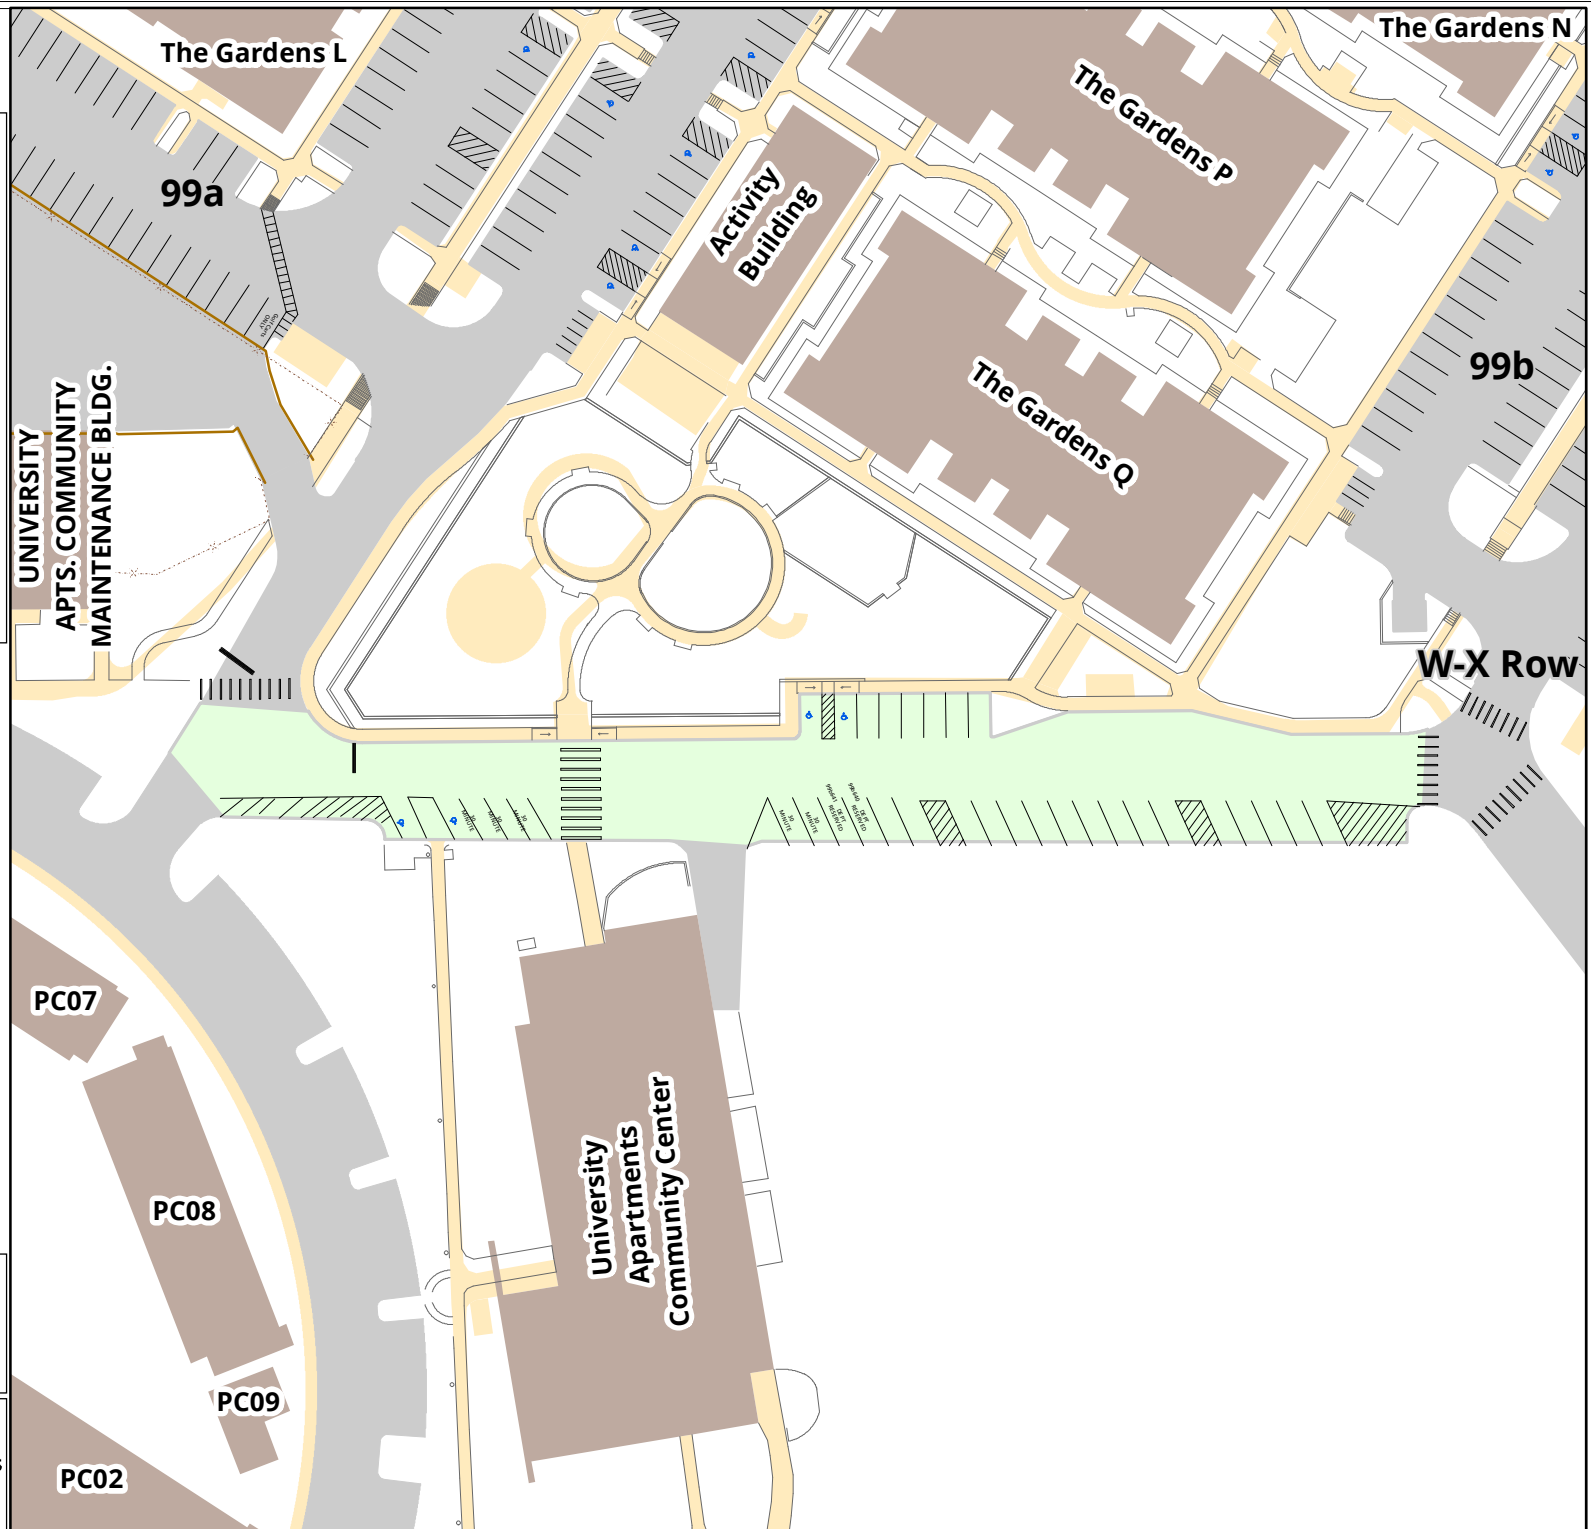

Moore Ave

Parking Space Count:

Regular:	22
Reserved:	0
DVS:	2
Visitor:	0
Accessible:	4
Visitor Accessible:	0
Timed:	5
Service:	0
U.B.:	0
Motorcycle:	0
Loading:	1
Other:	0
RV:	0

Total: 34

Lost to (Currently Under) Construction: 0

90 Feet