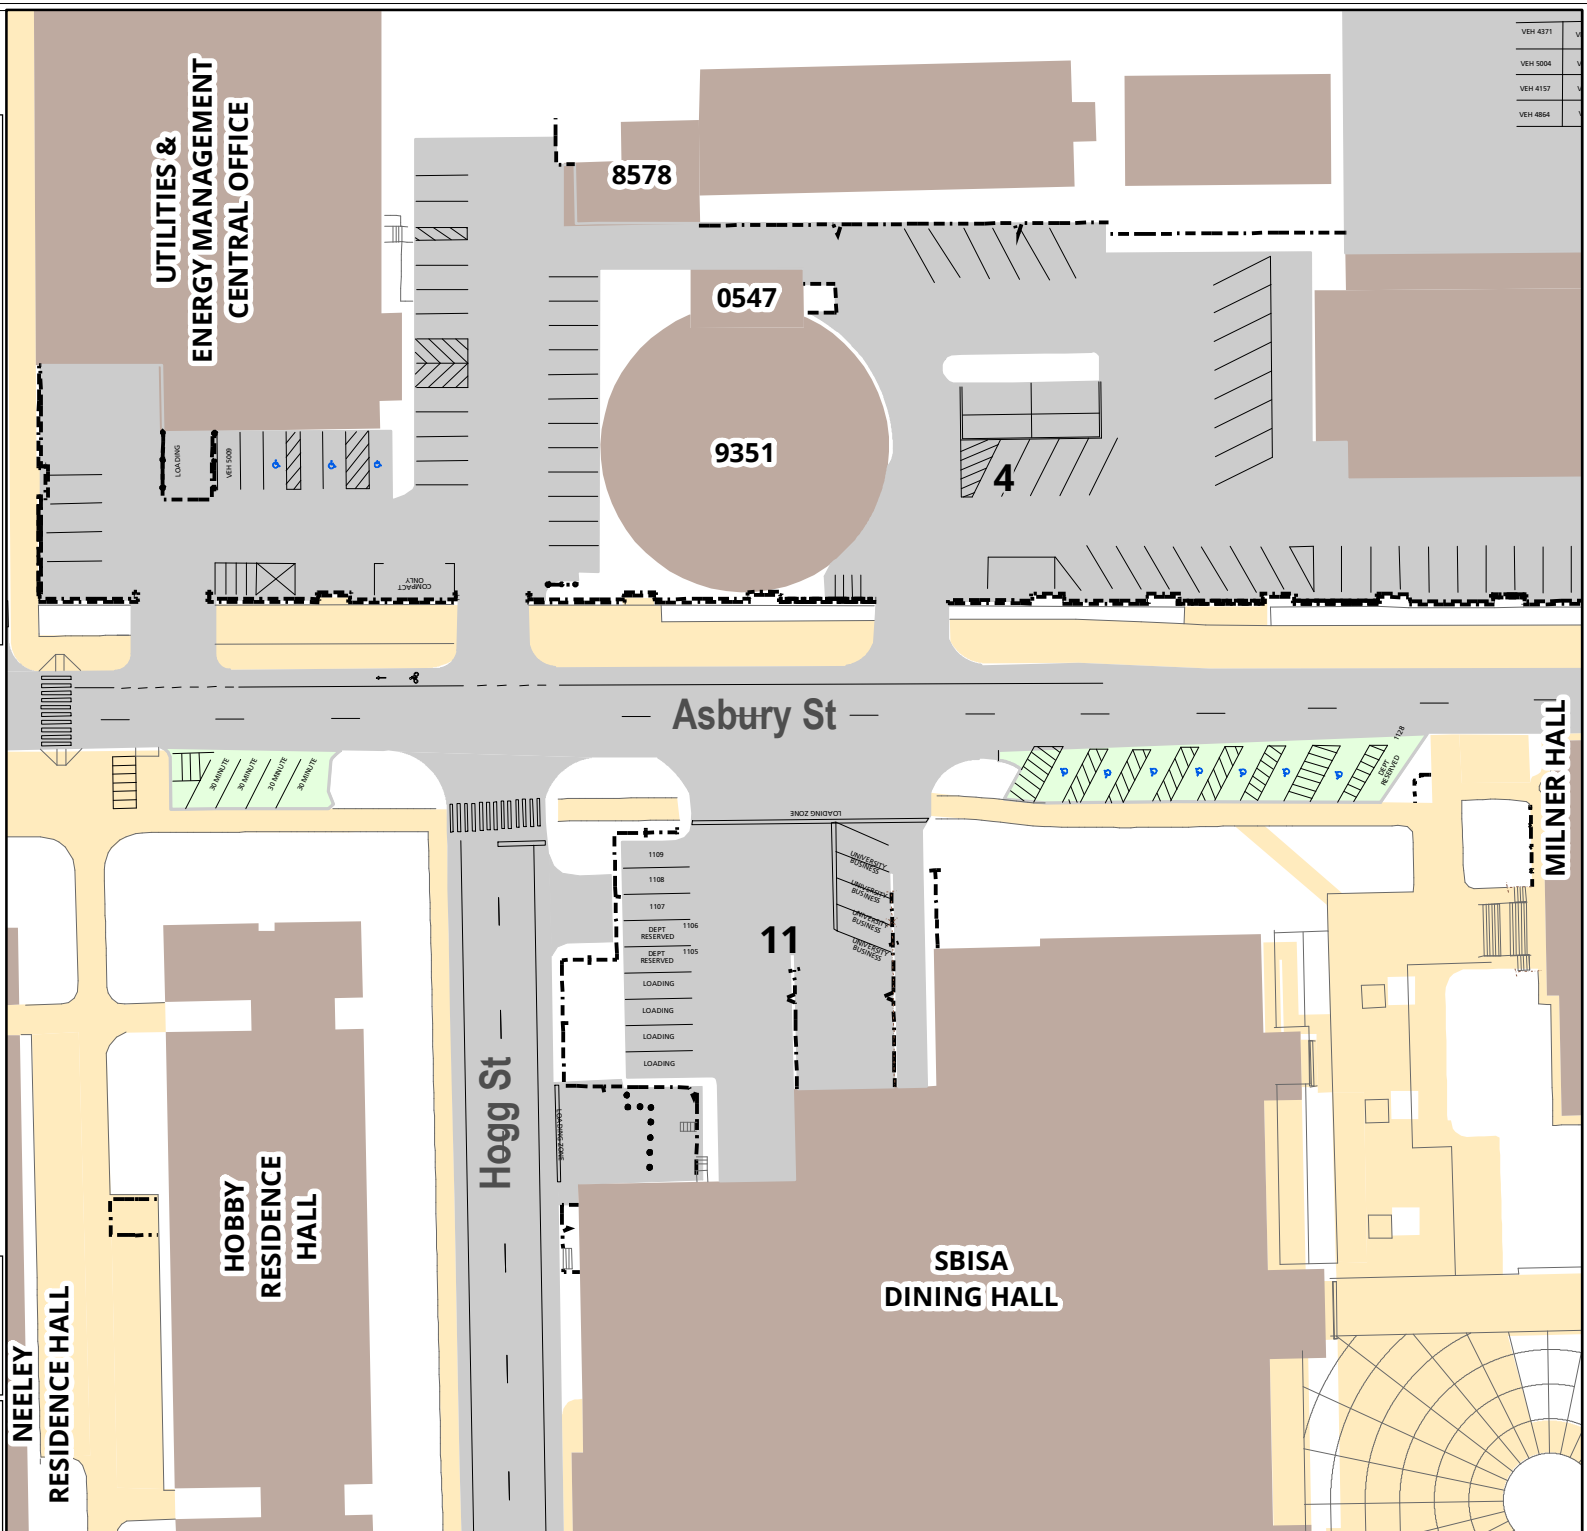

Asbury St

Parking Space Count:

Regular:	0
Reserved:	0
DVS:	1
Visitor:	0
Accessible:	7
Visitor Accessible:	0
Timed:	4
Service:	0
U.B.:	0
Motorcycle:	9
Loading:	0
Other:	0
RV:	0

Total: 21

Lost to (Currently Under) Construction: 0

VEH 4371	V
VEH 5004	V
VEH 4152	V
VEH 4864	V

75 Feet