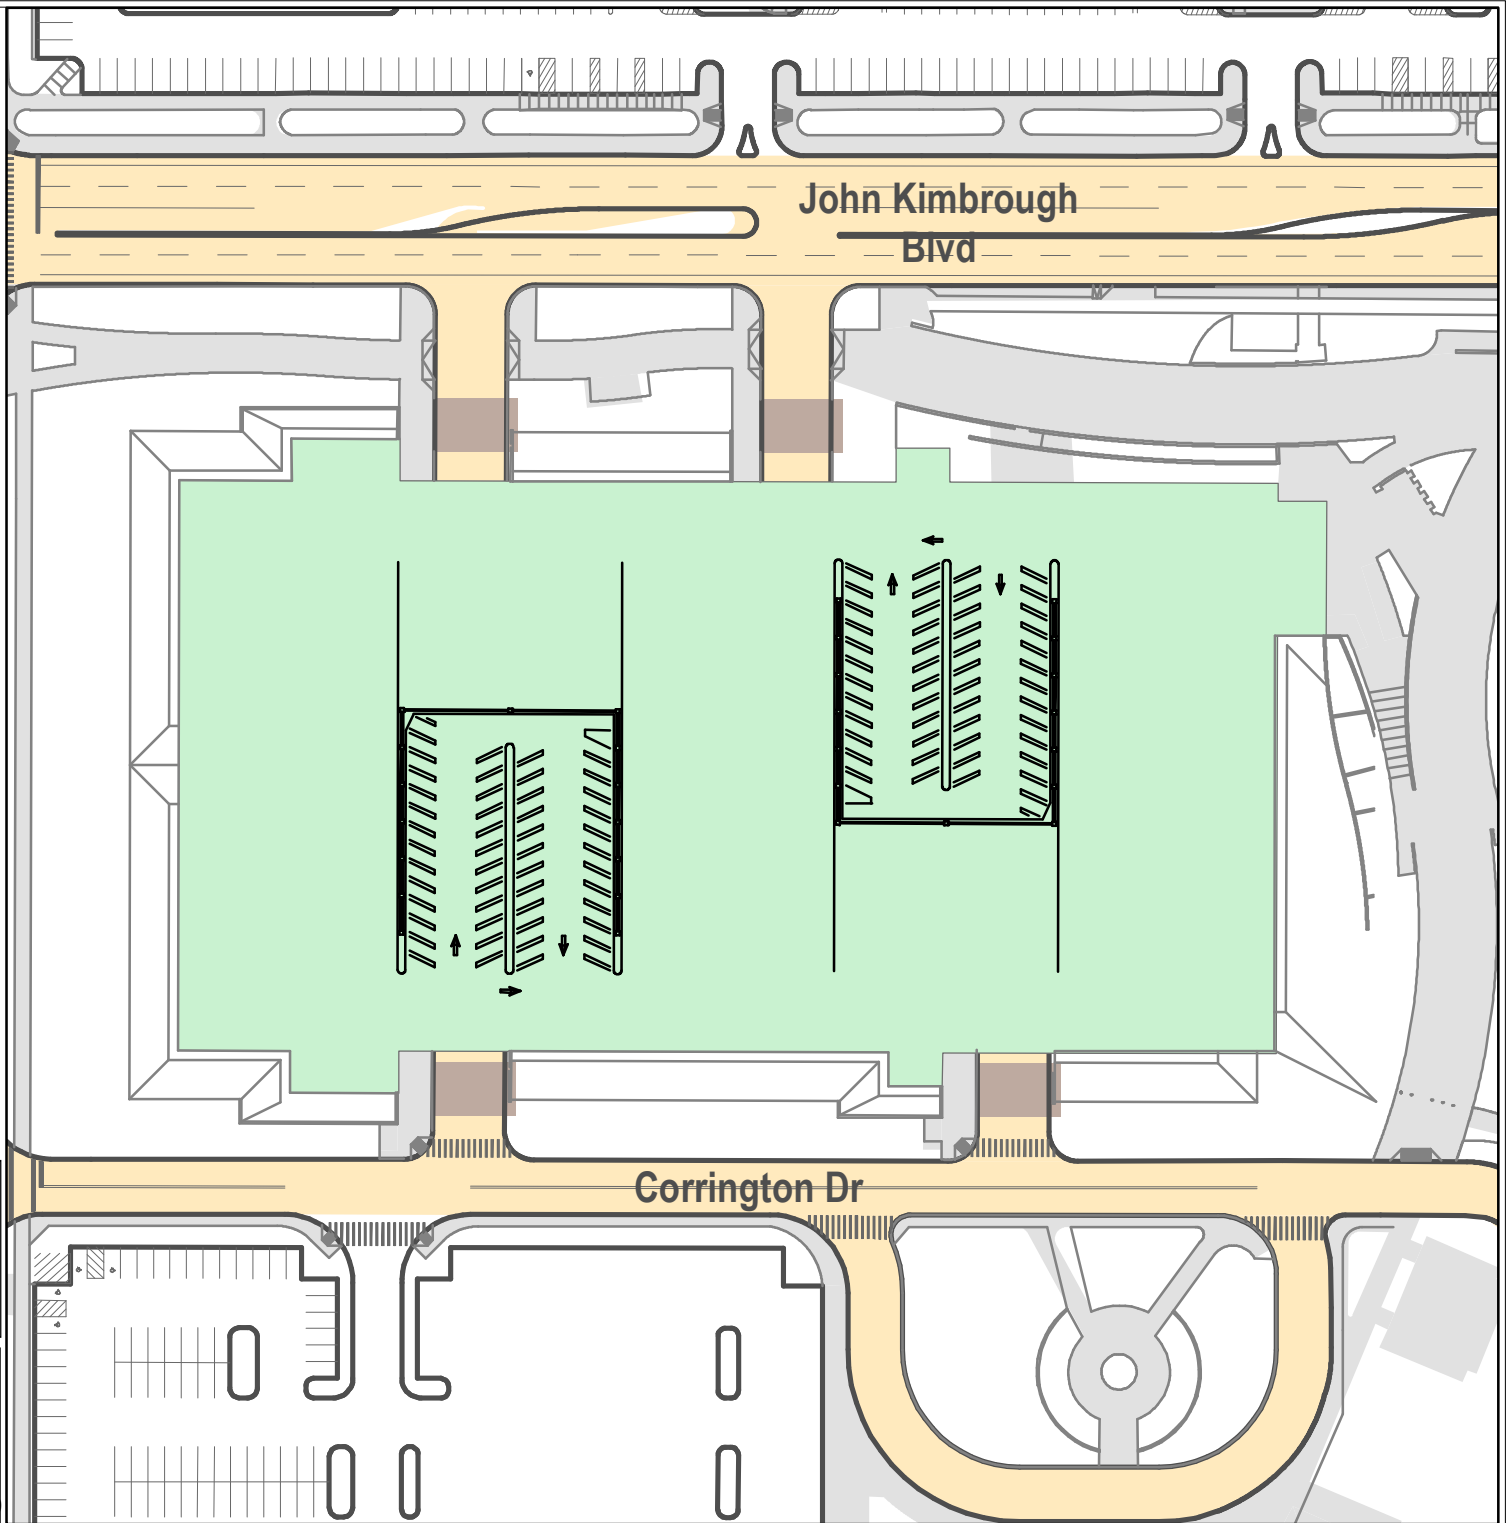

West Campus Garage Level 7

Parking Space Count:

Regular:	46
Reserved:	0
DVS:	0
Visitor:	50
Accessible:	0
Visitor Accessible:	0
Service:	0
Other:	0

Total: 96

0 80 160 Feet

TEXAS A&M UNIVERSITY
Transportation Services