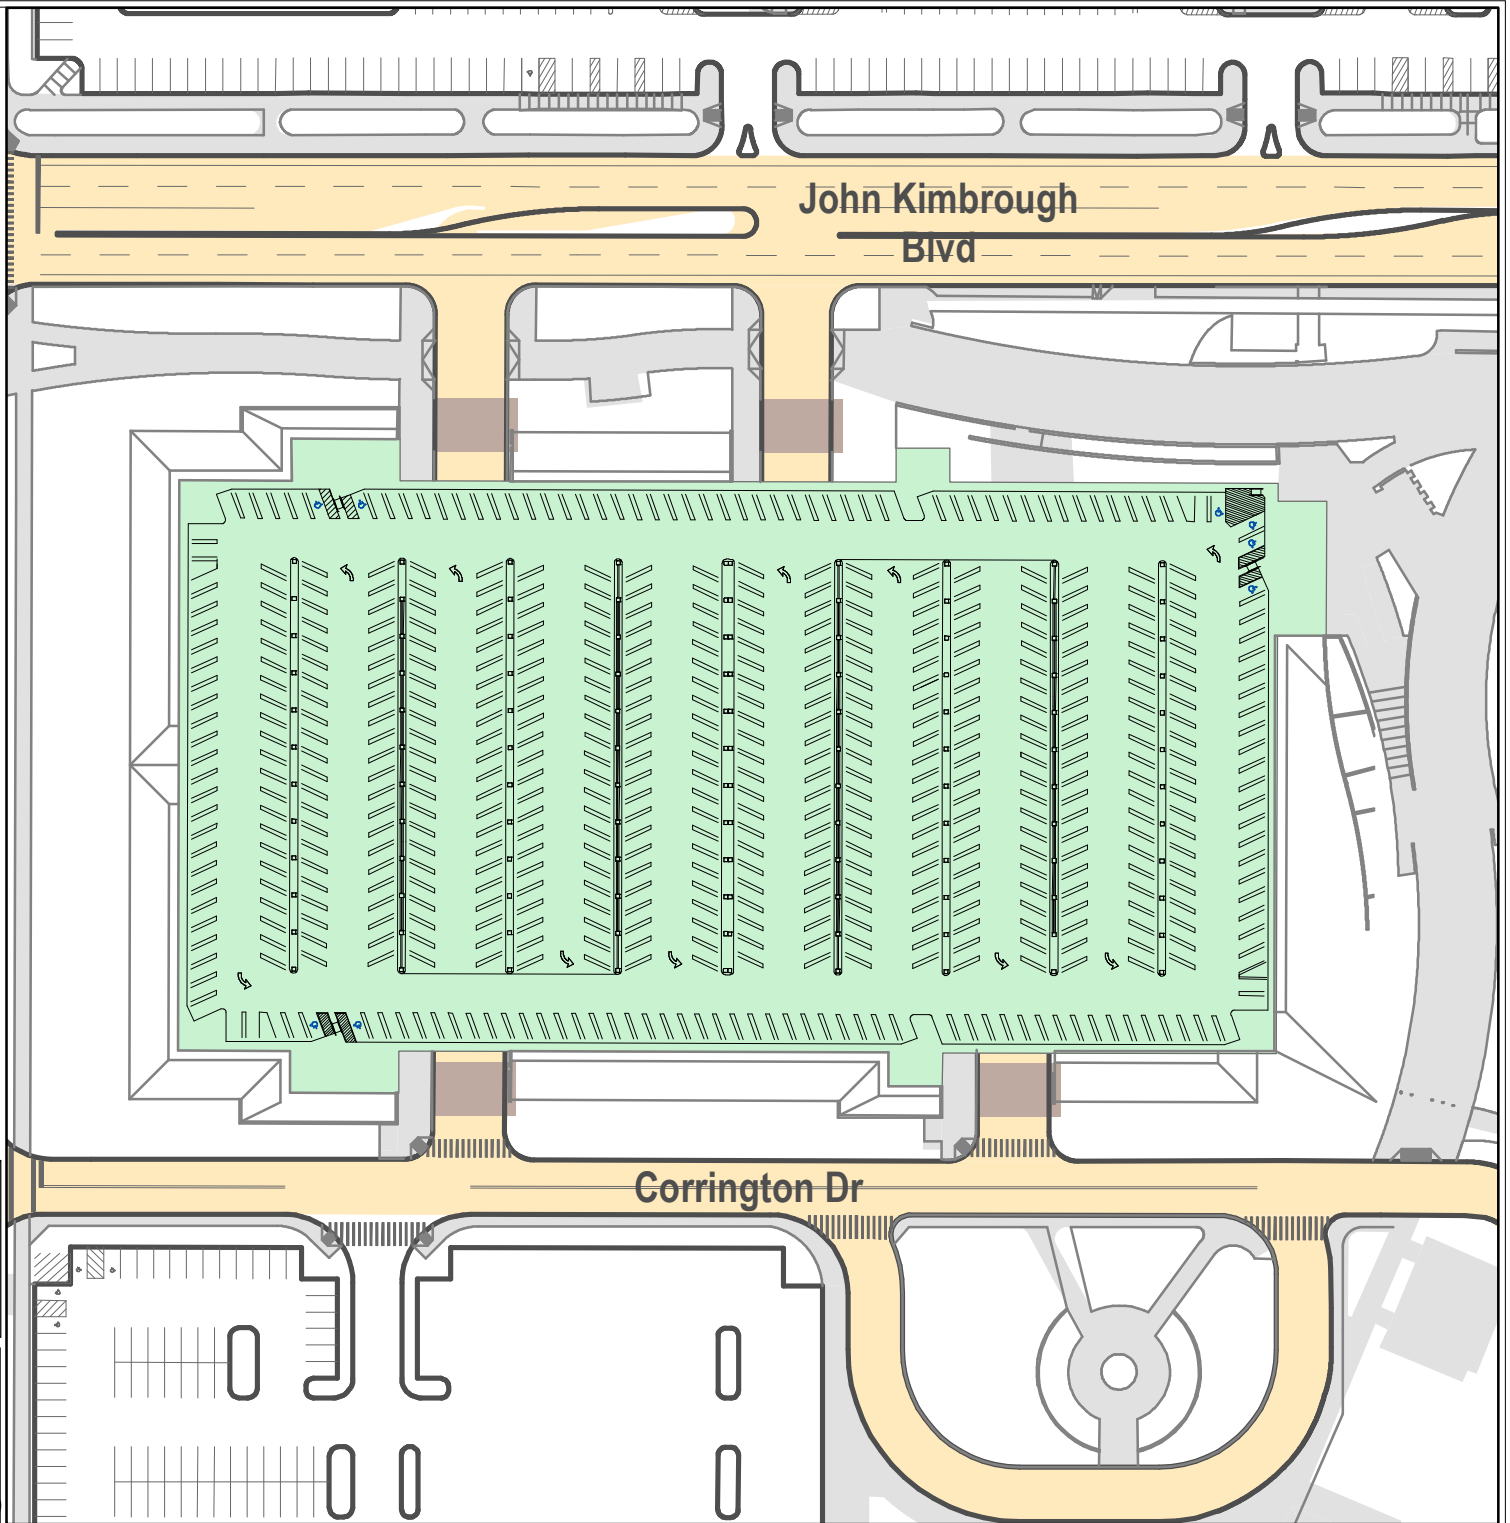

West Campus Garage Level 4

Parking Space Count:

Regular:	529
Reserved:	0
DVS:	0
Visitor:	0
Accessible:	6
Visitor Accessible:	2
Service:	0
Other:	0
Total:	537

TEXAS A&M UNIVERSITY
Transportation Services