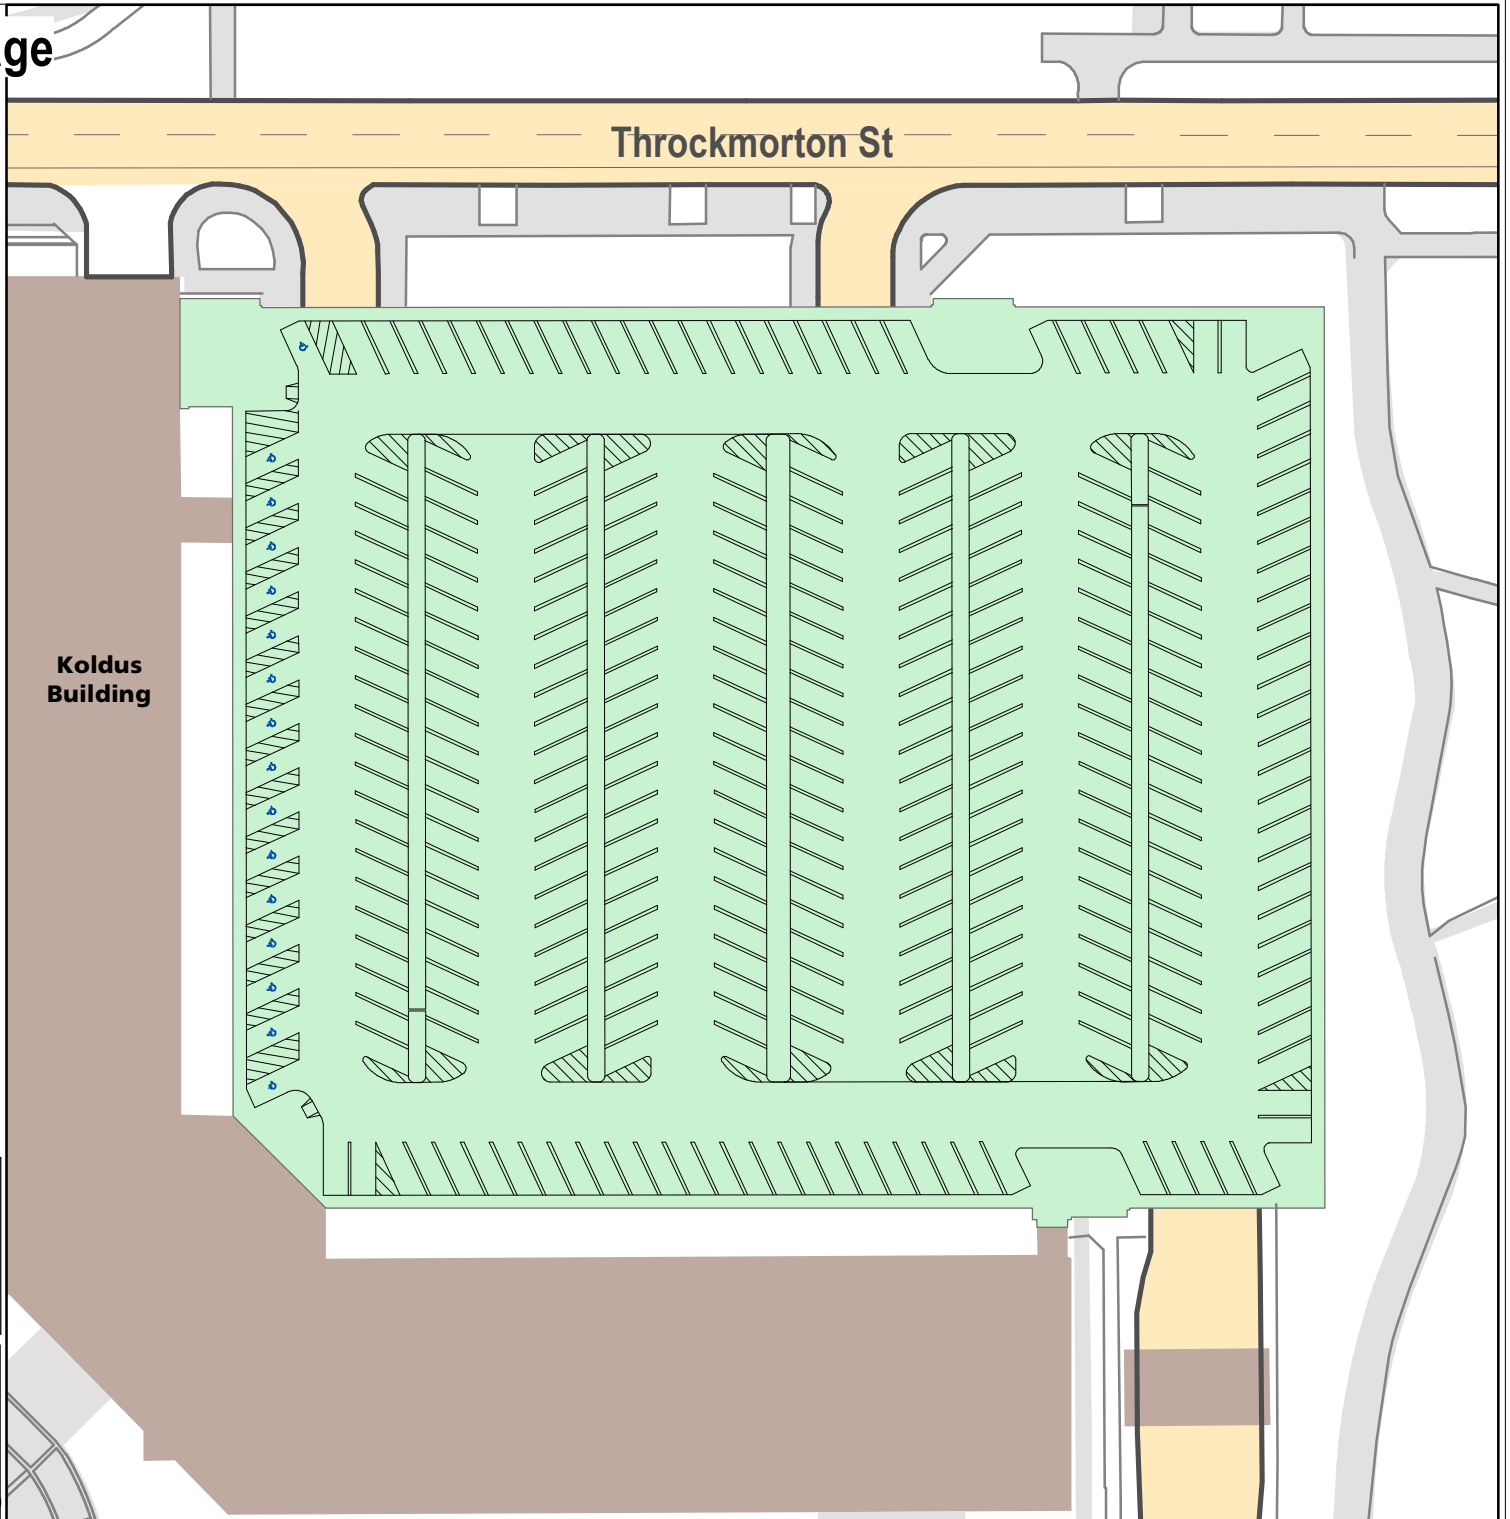

University Center Garage

Level 4

Parking Space Count:

Regular:	293
Reserved:	0
DVS:	0
Visitor:	0
Accessible:	16
Visitor Accessible:	0
Service:	0
Other:	0
Total:	309

TEXAS A&M UNIVERSITY
Transportation Services