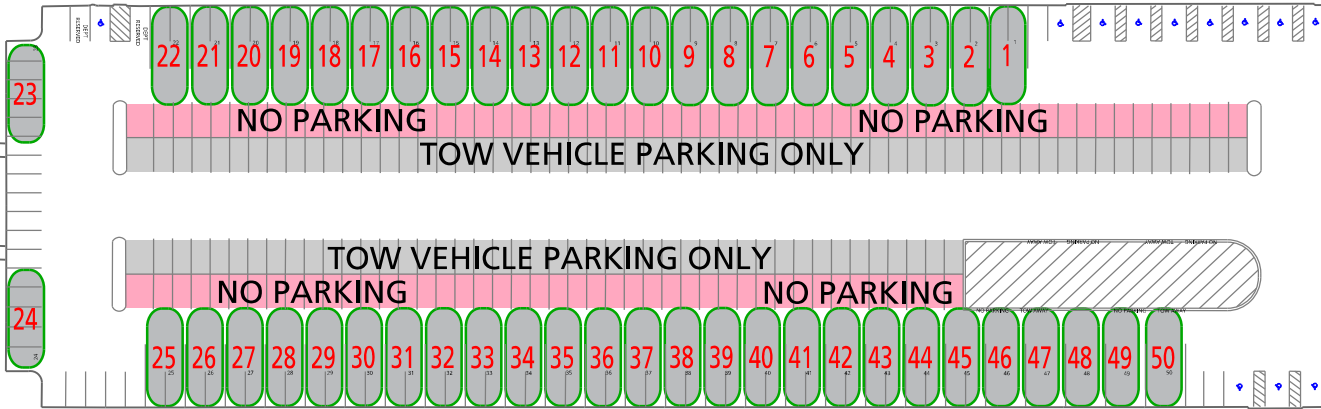

George P. Mitchell '40 Outdoor Tennis Center

PENBERTHY BLVD

115