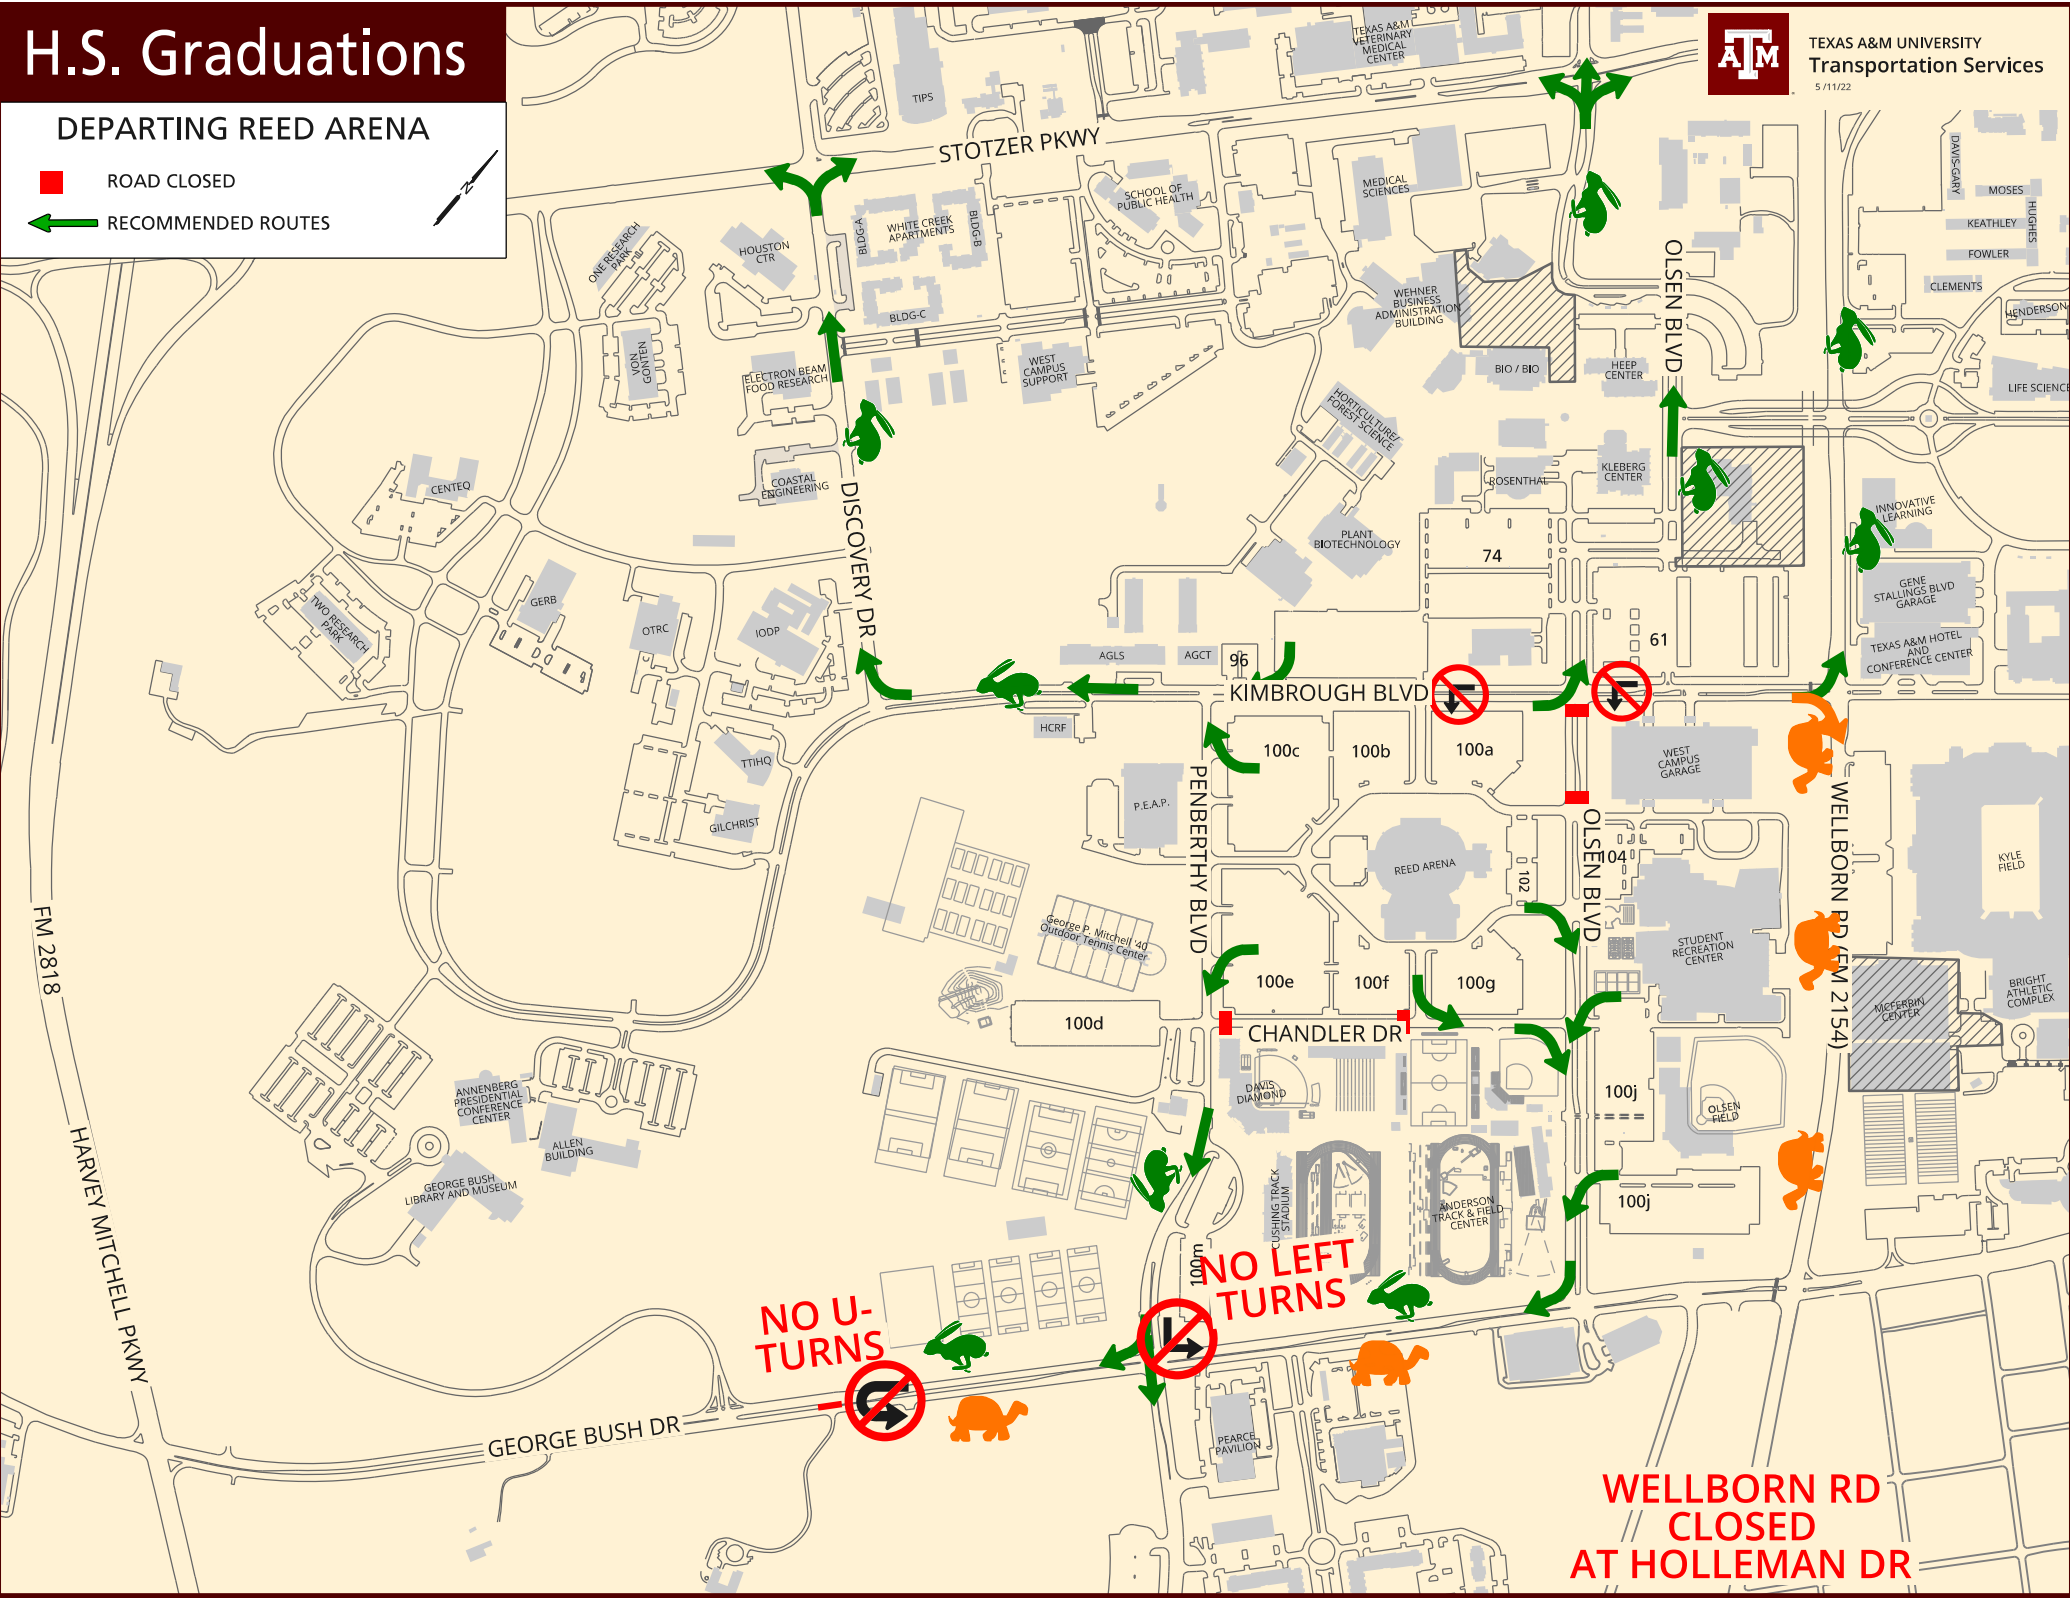

H.S. Graduations

TEXAS A&M UNIVERSITY
Transportation Services
5/11/22

DEPARTING REED ARENA

- ROAD CLOSED
- RECOMMENDED ROUTES

NO U-TURNS

NO LEFT TURNS

**WELLBORN RD
CLOSED
AT HOLLEMAN DR**