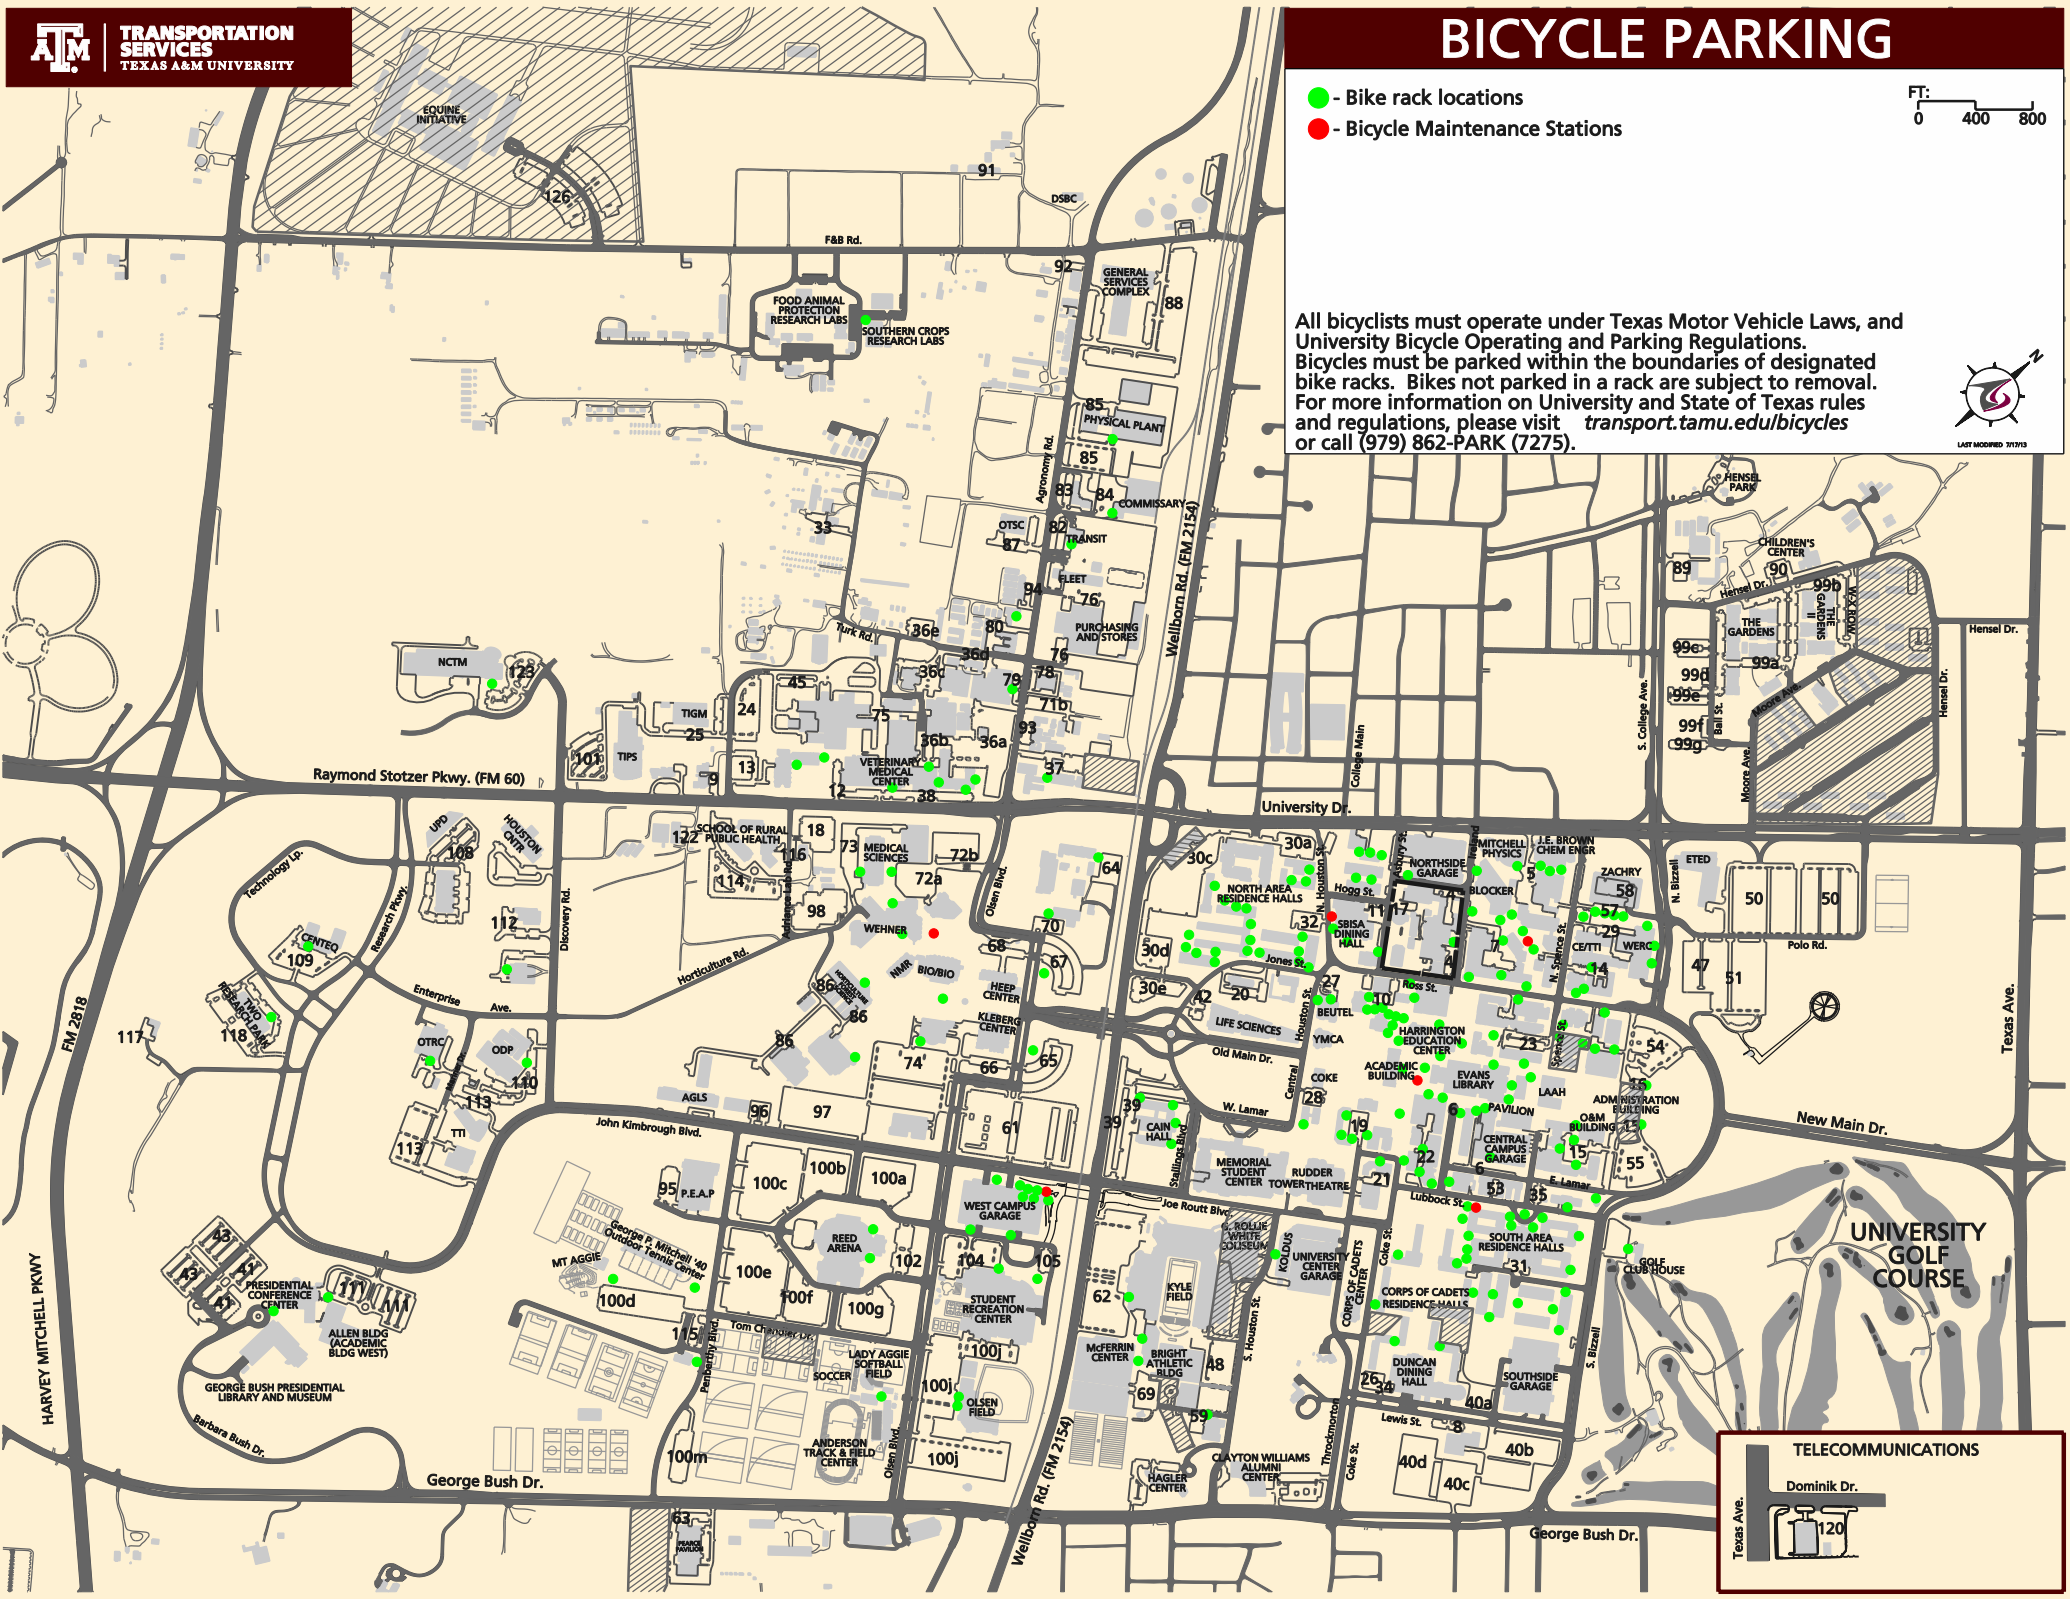

BICYCLE PARKING

- - Bike rack locations
- - Bicycle Maintenance Stations

FT:
0 400 800

All bicyclists must operate under Texas Motor Vehicle Laws, and University Bicycle Operating and Parking Regulations. Bicycles must be parked within the boundaries of designated bike racks. Bikes not parked in a rack are subject to removal. For more information on University and State of Texas rules and regulations, please visit transport.tamu.edu/bicycles or call (979) 862-PARK (7275).

LAST MODIFIED 10/13/13

TELECOMMUNICATIONS

Dominik Dr.

120

Texas Ave.