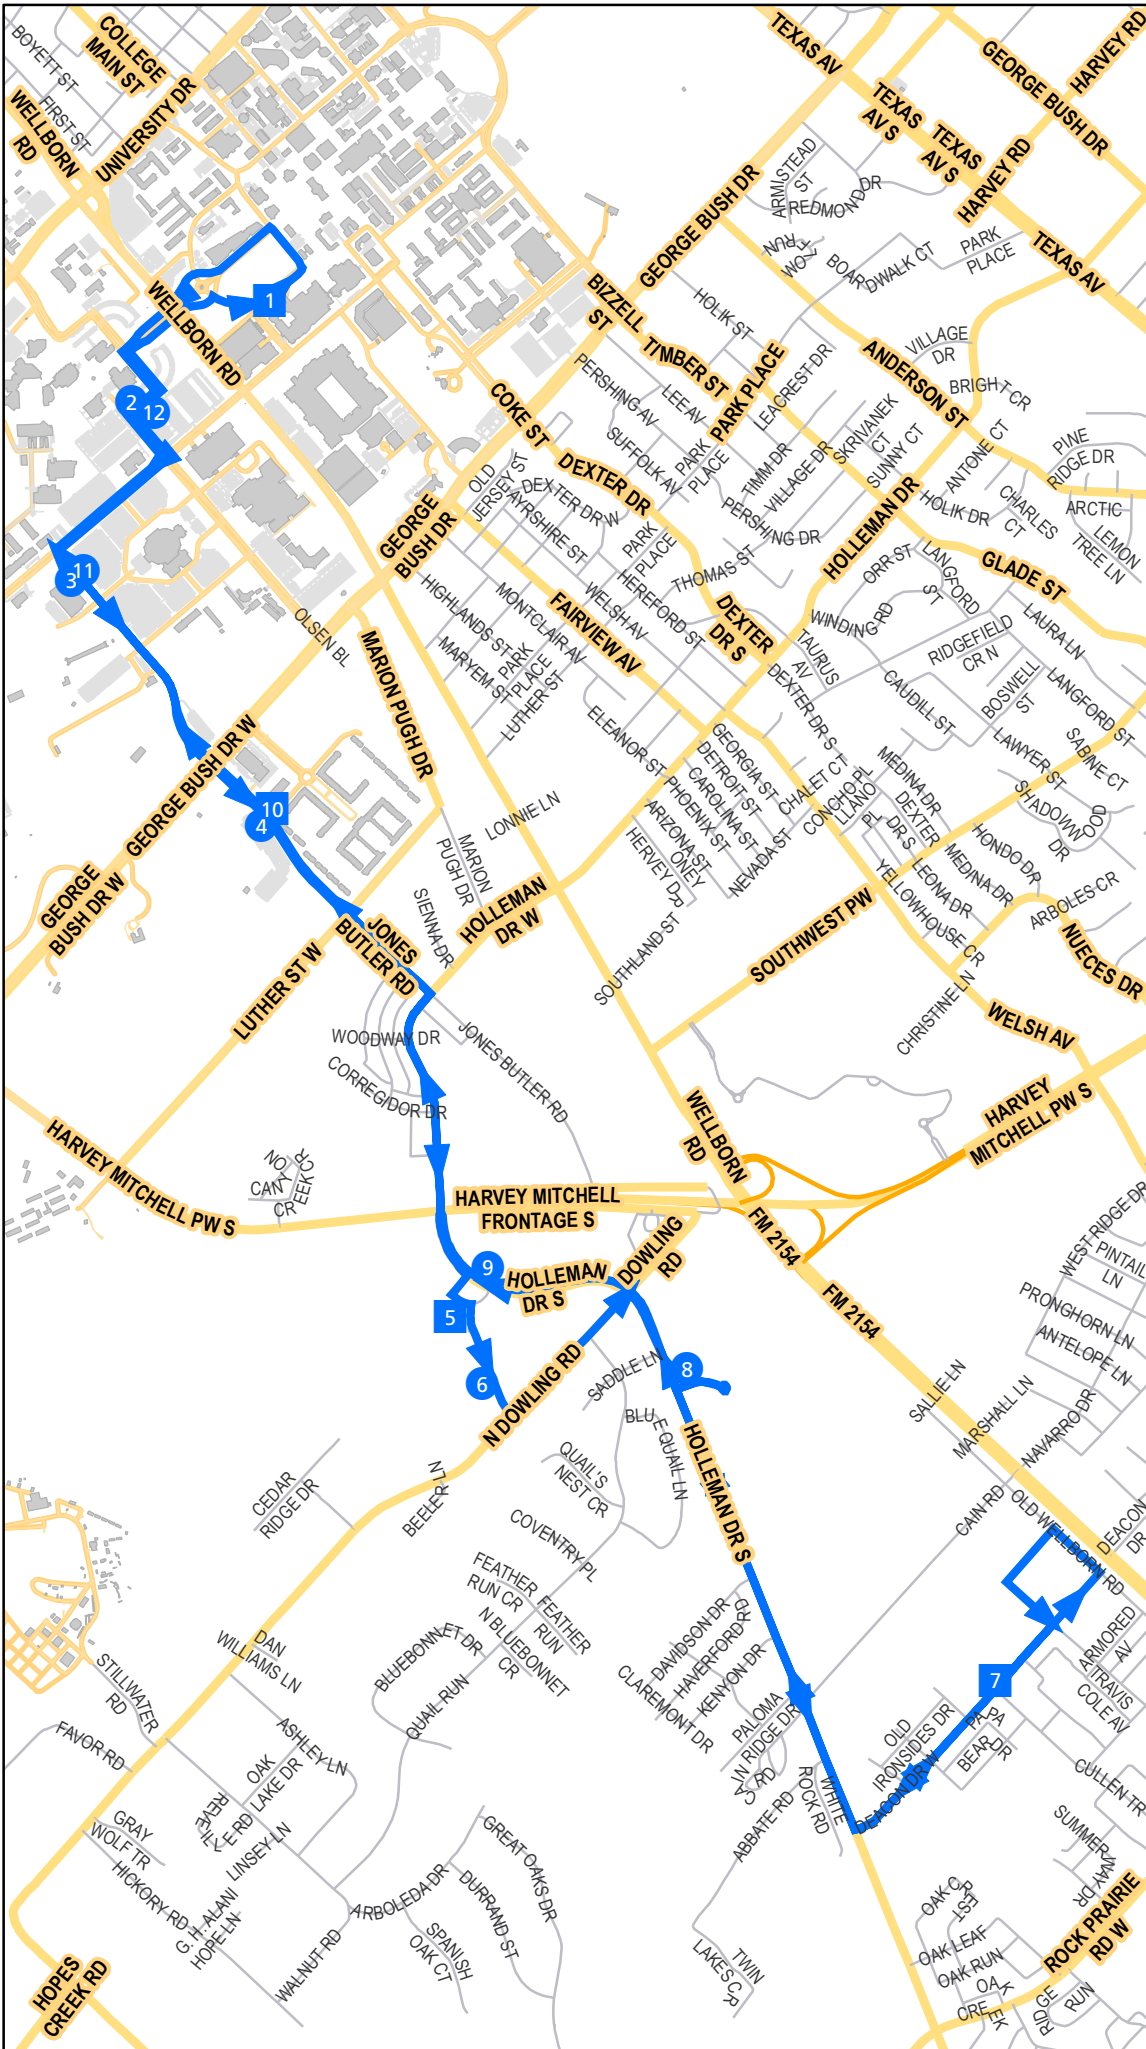

Route 40 Century Tree

1. MSC
2. Kleberg
3. Lot 100c
4. Park West
5. The Cottages
6. The Junction
7. The Barracks
8. Aspen Heights
9. Holleman South
10. Park West
11. Lot 100c
12. Kleberg

- Regular Bus Stops
- Bus Stops with specific leave times